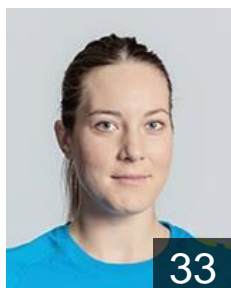

 CRO HC Lokomotiva Zagreb - Players

 CRO

Lisjak Ines

Position: Line Player
Place of birth: Zagreb
Date of birth: 15.11.1994
Height: 170 cm

19

 CRO

Milanovic Litre Iva

Position: Left Back
Place of birth: Sinj
Date of birth: 06.08.1988
Height: 184 cm

26

 CRO

Milic Marija

Position: Left Back
Place of birth: Zagreb
Date of birth: 25.09.1992
Height: 178 cm

33

 CRO

Ostarjas Petra

Position: Left Back
Place of birth: Varazdin
Date of birth: 25.02.1991
Height: 175 cm