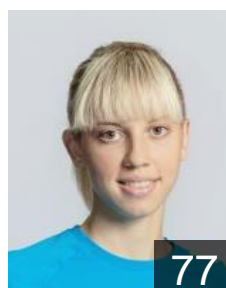

10

CRO

Grubisic Tea

Position: Left Wing
Place of birth: Zagreb
Date of birth: 03.12.1985
Height: 169 cm

3

CRO

Horvat Lidija

Position: Right Back
Place of birth: Zagreb
Date of birth: 05.05.1982
Height: 184 cm

23

CRO

Jankovic Natasa

Position: Right Wing
Place of birth: Zagreb
Date of birth: 27.08.1991
Height: 169 cm

18

CRO

Jelcic Ivana

Position:
Place of birth: Mostar
Date of birth: 16.03.1980
Height: 179 cm

16

CRO

Konta Ena

Position: Right Wing
Place of birth: Rijeka
Date of birth: 10.01.1994
Height: 168 cm

77

CRO

Koznjak Maja

Position:
Place of birth: Virovitica
Date of birth: 16.04.1985
Height: 172 cm