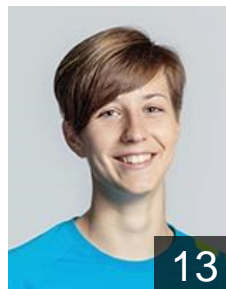

29

MNE

Bozovic Ivana

Position: Left Back
Place of birth: Podgorica
Date of birth: 28.01.1991
Height: 178 cm

4

CRO

Bukovina Dubravka

Position:
Place of birth: Zagreb
Date of birth: 04.05.1983
Height: 172 cm

83

CRO

Debelic Ana

Position: Line Player
Place of birth: Rijeka
Date of birth: 09.01.1994
Height: 181 cm

13

CRO

Gace Anita

Position: Right Wing
Place of birth: Split
Date of birth: 14.04.1983
Height: 177 cm