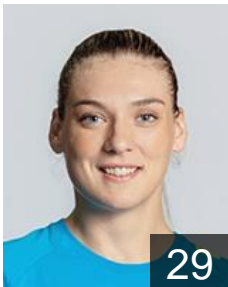

CLUB COMPETITIONS - DELEGATION LIST

Women's European Cup - EHF Champions League 2013/14

WOMEN'S

CRO HC Lokomotiva Zagreb - Players

CRO

Basic Sonja

Position:
Place of birth: Zagreb
Date of birth: 26.11.1987
Height: 180 cm

29

MNE

Bozovic Ivana

Position: Left Back
Place of birth: Podgorica
Date of birth: 28.01.1991
Height: 178 cm

4

CRO

Bukovina Dubravka

Position:
Place of birth: Zagreb
Date of birth: 04.05.1983
Height: 172 cm

83

CRO

Debelic Ana

Position: Line Player
Place of birth: Rijeka
Date of birth: 09.01.1994
Height: 181 cm

13

CRO

Gace Anita

Position: Right Wing
Place of birth: Split
Date of birth: 14.04.1983
Height: 177 cm