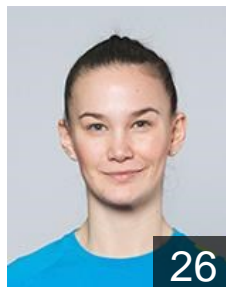

 CRO HC Lokomotiva Zagreb - Players

 CRO

Lisjak Ines

Position: Line Player
Place of birth: Zagreb
Date of birth: 15.11.1994
Height: 170 cm

19

 CRO

Milanovic Litre Iva

Position: Left Back
Place of birth: Sinj
Date of birth: 06.08.1988
Height: 184 cm

26

 CRO

Milic Marija

Position: Left Back
Place of birth: Zagreb
Date of birth: 25.09.1992
Height: 178 cm

33

 CRO

Ostarjas Petra

Position: Left Back
Place of birth: Varazdin
Date of birth: 25.02.1991
Height: 175 cm