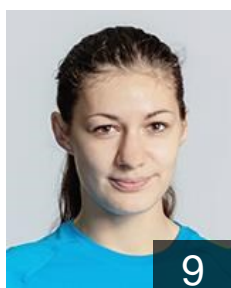

CRO

Tvoric Nikolina

Position: Right Back
Place of birth: Koprivnica
Date of birth: 02.09.1994
Height: 178 cm

9