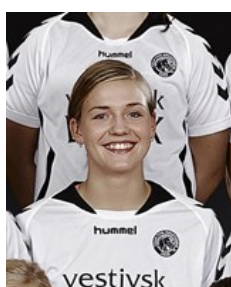

Position:  
Place of birth: Skive  
Date of birth: 15.07.1988  
Height: 179 cm

 DEN

**Mark Bitten Spicker**

Position:  
Place of birth:  
Date of birth: 20.02.1997  
Height: -

 DEN

**Mark Nina Spicker**

Position:  
Place of birth:  
Date of birth: 20.02.1997  
Height: -