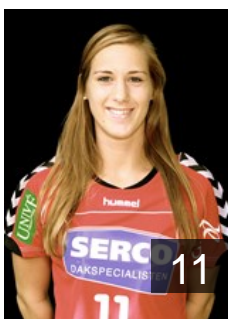

Nijboer Yara Maria

Position: Back
Place of birth: Deventer
Date of birth: 17.09.1992
Height: 173 cm

 NED

Oosterveld Marion

Position: Wing
Place of birth: Zwolle
Date of birth: 21.03.1993
Height: 169 cm

17

 NED

Pavkovic Ana

Position: Wing
Place of birth: Rotterdam
Date of birth: 28.10.1995
Height: -

CLUB COMPETITIONS - DELEGATION LIST

Women's European Cup - EHF Champions League 2013/14

WOMEN'S

 NED Morrenhof Jansen Dalfsen - Players

 NED

Ros Alineke

Position: Wing
Place of birth: Tilburg
Date of birth: 17.06.1995
Height: 180 cm

 NED

Schoenaker Myrthe

Position: Back
Place of birth: Olst
Date of birth: 01.06.1992
Height: 176 cm

 NED

Schop Esther