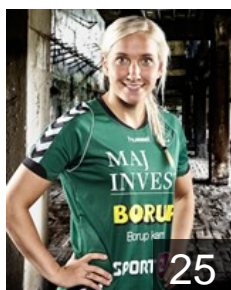

 TUN
Chebbah Mouna

Position:
Place of birth: Mahdia
Date of birth: 08.07.1982
Height: 165 cm

 SRB
Damjanovic Sanja

Position: Left Back
Place of birth: Beograd
Date of birth: 25.05.1987
Height: 181 cm

 FRA
Darleux Cleopatre

Position:
Place of birth: Mulhouse
Date of birth: 01.07.1989
Height: 176 cm

 DEN
Fisker Maria

Position: Left Wing
Place of birth: Favrskov
Date of birth: 03.10.1990
Height: 170 cm

 NOR
Frafjord Marit Malm