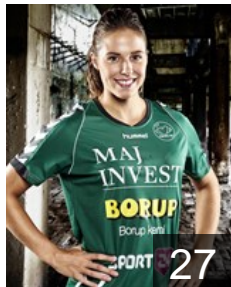

CLUB COMPETITIONS - DELEGATION LIST

Women's European Cup - EHF Champions League 2013/14

WOMEN'S

 DEN Viborg HK - Players

 DEN
Burgaard Louise Katharina

Position: Right Back
Place of birth: Esbjerg
Date of birth: 17.10.1992
Height: 178 cm

 TUN
Chebbah Mouna

Position:
Place of birth: Mahdia
Date of birth: 08.07.1982
Height: 165 cm

 SRB
Damjanovic Sanja

Position: Left Back
Place of birth: Beograd
Date of birth: 25.05.1987
Height: 181 cm

 FRA
Darleux Cleopatre

Position:
Place of birth: Mulhouse
Date of birth: 01.07.1989
Height: 176 cm

 DEN
Fisker Maria

Position: Left Wing
Place of birth: Favrskov
Date of birth: 03.10.1990
Height: 170 cm

 NOR
Frafjord Marit Malm