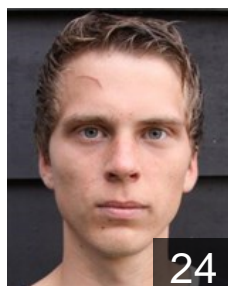

26

 NED

Van Limbeek Boj

Position:
Place of birth: Amstelveen
Date of birth: 08.12.1989
Height: 190 cm
Weight: 92 kg

16

 NED

Van Limbeek Nills

Position: Right Wing
Place of birth: Amstelveen
Date of birth: 21.09.1986
Height: 189 cm
Weight: 90 kg

18

 NED

Veerman Jack

Position: Left Back
Place of birth: Volendam
Date of birth: 24.11.1995
Height: 185 cm
Weight: 92 kg

24

 NED

Vink Matthijs

Position: Line Player
Place of birth: Noordwijkerhout
Date of birth: 26.10.1981
Height: 200 cm
Weight: 103 kg