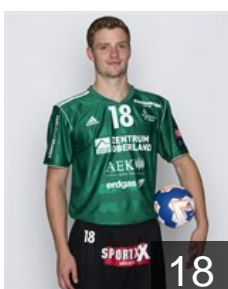

 SUI

Huwyler Stefan

Position: Left Back
Place of birth: Sins
Date of birth: 24.02.1993
Height: 196 cm
Weight: 96 kg

 SRB

Isailovic Nikola

Position: Right Back
Place of birth: Sabac
Date of birth: 13.05.1986
Height: 196 cm
Weight: 98 kg

 SUI

Lanz Thomas Matthias

Position: Left Wing
Place of birth: Thun
Date of birth: 18.09.1994
Height: 184 cm
Weight: 76 kg

CLUB COMPETITIONS - DELEGATION LIST

Men's European Cup - VELUX EHF Champions League 2013/14

VELUX®

EHF
CHAMPIONS
LEAGUE

 SUI Wacker Thun - Players

 SUI

Linder Luca

Position: Left Wing
Place of birth: Brienz
Date of birth: 23.11.1988
Height: 178 cm
Weight: 78 kg

 SUI

Merz Andreas

Position:
Place of birth: Beinwil am See
Date of birth: 24.11.1985
Height: 188 cm
Weight: 82 kg

 SUI

Rathgeb Thomas

Position:
Place of birth: Steffisburg
Date of birth: 17.11.1989
Height: 192 cm
Weight: 86 kg