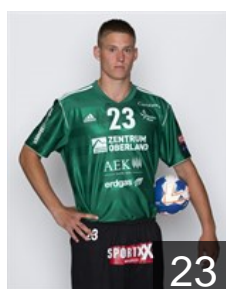

 SUI

Huwyler Stefan

Position: Left Back
Place of birth: Sins
Date of birth: 24.02.1993
Height: 196 cm
Weight: 96 kg

 SRB

Isailovic Nikola

Position: Right Back
Place of birth: Sabac
Date of birth: 13.05.1986
Height: 196 cm
Weight: 98 kg

 SUI

Lanz Thomas Matthias

Position: Left Wing
Place of birth: Thun
Date of birth: 18.09.1994
Height: 184 cm
Weight: 76 kg

CLUB COMPETITIONS - DELEGATION LIST

Men's European Cup - VELUX EHF Champions League 2013/14

VELUX®

EHF
CHAMPIONS
LEAGUE

 SUI Wacker Thun - Players

 SUI

Linder Luca

Position: Left Wing
Place of birth: Brienz
Date of birth: 23.11.1988
Height: 178 cm
Weight: 78 kg

 SUI

Merz Andreas

Position:
Place of birth: Beinwil am See
Date of birth: 24.11.1985
Height: 188 cm
Weight: 82 kg

 SUI

Rathgeb Thomas

Position:
Place of birth: Steffisburg
Date of birth: 17.11.1989
Height: 192 cm
Weight: 86 kg