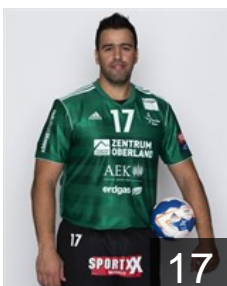

CLUB COMPETITIONS - DELEGATION LIST

Men's European Cup - VELUX EHF Champions League 2013/14

VELUX®

EHF
CHAMPIONS
LEAGUE

 SUI Wacker Thun - Players

 SUI

Bhend Remy

Position:
Place of birth: Unterseen
Date of birth: 29.08.1992
Height: 178 cm
Weight: 86 kg

 SUI

Caspar Roman

Position:
Place of birth: Klosters-Serneus
Date of birth: 16.04.1986
Height: 186 cm
Weight: 83 kg

 GRE

Chalkidis Georgios

Position: Line Player
Place of birth: Ptolemaida
Date of birth: 13.05.1977
Height: 196 cm
Weight: 110 kg

 SUI

Dähler Jonas

Position: Right Wing
Place of birth: Seftigen
Date of birth: 22.06.1989
Height: 194 cm
Weight: 85 kg

 BIH

Dokic Nikola

Position:
Place of birth: Doboj
Date of birth: 21.08.1983
Height: 185 cm
Weight: 84 kg