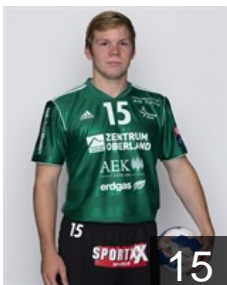

CLUB COMPETITIONS - DELEGATION LIST

Men's European Cup - VELUX EHF Champions League 2013/14

VELUX®

EHF
CHAMPIONS
LEAGUE

 SUI Wacker Thun - Players

 SUI

Bhend Remy

Position:
Place of birth: Unterseen
Date of birth: 29.08.1992
Height: 178 cm
Weight: 86 kg

 SUI

Caspar Roman

Position:
Place of birth: Klosters-Serneus
Date of birth: 16.04.1986
Height: 186 cm
Weight: 83 kg

 GRE

Chalkidis Georgios

Position: Line Player
Place of birth: Ptolemaida
Date of birth: 13.05.1977
Height: 196 cm
Weight: 110 kg

 SUI

Dähler Jonas

Position: Right Wing
Place of birth: Seftigen
Date of birth: 22.06.1989
Height: 194 cm
Weight: 85 kg

 BIH

Dokic Nikola

Position:
Place of birth: Doboj
Date of birth: 21.08.1983
Height: 185 cm
Weight: 84 kg