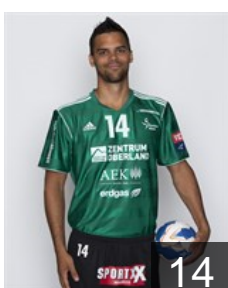

SUI

von Deschwanden Lukas

Position: Left Back
Place of birth: Kerns
Date of birth: 05.06.1989
Height: 189 cm
Weight: 87 kg