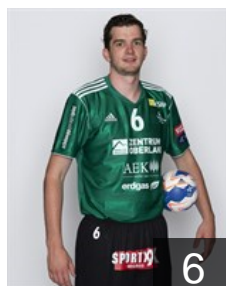

 SUI

Caspar Roman

Position:
Place of birth: Klosters-Serneus
Date of birth: 16.04.1986
Height: 186 cm
Weight: 83 kg

 GRE

Chalkidis Georgios

Position: Line Player
Place of birth: Ptolemaida
Date of birth: 13.05.1977
Height: 196 cm
Weight: 110 kg

 SUI

Dähler Jonas

Position: Right Wing
Place of birth: Seftigen
Date of birth: 22.06.1989
Height: 194 cm
Weight: 85 kg

 BIH

Dokic Nikola

Position:
Place of birth: Doboj
Date of birth: 21.08.1983
Height: 185 cm
Weight: 84 kg

 SUI

Eggenberger Nick

Position:
Place of birth: Grabs
Date of birth: 27.03.1994
Height: 188 cm
Weight: 86 kg

 CRO

Franic Borna

Position: Left Back
Place of birth: Kutina
Date of birth: 03.05.1975
Height: 193 cm
Weight: 98 kg