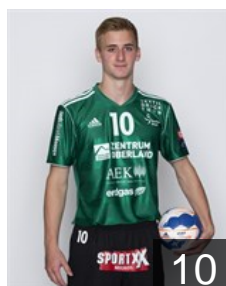

 SUI

Eggenberger Nick

Position:
Place of birth: Grabs
Date of birth: 27.03.1994
Height: 188 cm
Weight: 86 kg

 CRO

Franic Borna

Position: Left Back
Place of birth: Kutina
Date of birth: 03.05.1975
Height: 193 cm
Weight: 98 kg

 SUI

Friedli Reto

Position: Line Player
Place of birth: Trachselwald
Date of birth: 20.10.1988
Height: 188 cm
Weight: 95 kg

 SUI

Hüsser Markus

Position: Right Wing
Place of birth: Laufenburg
Date of birth: 22.01.1986
Height: 185 cm
Weight: 86 kg

 SUI

Huwyler Stefan

Position: Left Back
Place of birth: Sins
Date of birth: 24.02.1993
Height: 196 cm
Weight: 96 kg

 SRB

Isailovic Nikola

Position: Right Back
Place of birth: Sabac
Date of birth: 13.05.1986
Height: 196 cm
Weight: 98 kg

 SUI

Lanz Thomas Matthias

Position: Left Wing
Place of birth: Thun
Date of birth: 18.09.1994
Height: 184 cm
Weight: 76 kg

CLUB COMPETITIONS - DELEGATION LIST

Men's European Cup - VELUX EHF Champions League 2013/14