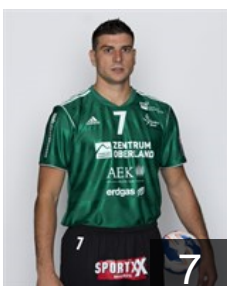

 SUI

Dähler Jonas

Position: Right Wing
Place of birth: Seftigen
Date of birth: 22.06.1989
Height: 194 cm
Weight: 85 kg

 BIH

Dokic Nikola

Position:
Place of birth: Doboj
Date of birth: 21.08.1983
Height: 185 cm
Weight: 84 kg

 SUI

Eggenberger Nick

Position:
Place of birth: Grabs
Date of birth: 27.03.1994
Height: 188 cm
Weight: 86 kg

 CRO

Franic Borna

Position: Left Back
Place of birth: Kutina
Date of birth: 03.05.1975
Height: 193 cm
Weight: 98 kg

 SUI

Friedli Reto

Position: Line Player
Place of birth: Trachselwald
Date of birth: 20.10.1988
Height: 188 cm
Weight: 95 kg

 SUI

Hüsser Markus

Position: Right Wing
Place of birth: Laufenburg
Date of birth: 22.01.1986
Height: 185 cm
Weight: 86 kg

 SUI

Huwyler Stefan

Position: Left Back
Place of birth: Sins
Date of birth: 24.02.1993
Height: 196 cm
Weight: 96 kg

 SRB

Isailovic Nikola

Position: Right Back
Place of birth: Sabac
Date of birth: 13.05.1986
Height: 196 cm
Weight: 98 kg