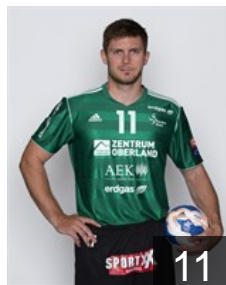

CLUB COMPETITIONS - DELEGATION LIST

Men's European Cup - VELUX EHF Champions League 2013/14

VELUX®

EHF
CHAMPIONS
LEAGUE

 SUI Wacker Thun - Players

 SUI

Bhend Remy

Position:
Place of birth: Unterseen
Date of birth: 29.08.1992
Height: 178 cm
Weight: 86 kg

 SUI

Caspar Roman

Position:
Place of birth: Klosters-Serneus
Date of birth: 16.04.1986
Height: 186 cm
Weight: 83 kg

 GRE

Chalkidis Georgios

Position: Line Player
Place of birth: Ptolemaida
Date of birth: 13.05.1977
Height: 196 cm
Weight: 110 kg

 SUI

Dähler Jonas

Position: Right Wing
Place of birth: Seftigen
Date of birth: 22.06.1989
Height: 194 cm
Weight: 85 kg

 BIH

Dokic Nikola

Position:
Place of birth: Doboj
Date of birth: 21.08.1983
Height: 185 cm
Weight: 84 kg