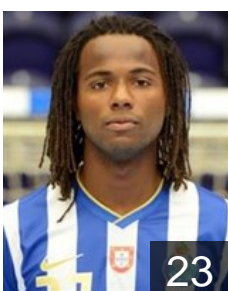

POR

Davyes Wilson

Position:
Place of birth: Lisboa
Date of birth: 07.09.1988
Height: 192 cm
Weight: 93 kg