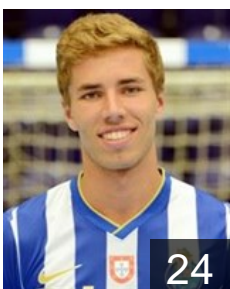

 POR

Mourao Ricardo

Position: Left Wing
Place of birth: Porto
Date of birth: 21.02.1995
Height: -
Weight: -

 POR

Pereira Miguel

Position: Right Wing
Place of birth: Braga
Date of birth: 07.02.1990
Height: 185 cm
Weight: 81 kg

 POR

Rocha Tiago

Position: Line Player
Place of birth: S. Paio Oleiros
Date of birth: 17.10.1985
Height: 196 cm
Weight: 104 kg

 POR

Rosario Hugo

Position: Left Back
Place of birth: BRAGA
Date of birth: 08.03.1991
Height: 194 cm
Weight: 94 kg

 POR

Santos Hugo

Position: Left Wing
Place of birth: Porto
Date of birth: 02.03.1992
Height: 178 cm
Weight: 70 kg

 POR

Santos Vasco

Position: Left Back
Place of birth: Leça
Date of birth: 25.06.1993
Height: 199 cm
Weight: 93 kg