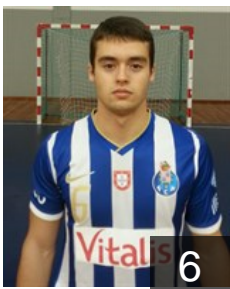

 POR

Moniz Joao

Position: Left Wing
Place of birth: Lisboa
Date of birth: 01.05.1995
Height: -
Weight: -

 POR

Moreira Ricardo

Position: Right Wing
Place of birth: Figueira da Foz
Date of birth: 28.04.1982
Height: 185 cm
Weight: 82 kg

 POR

Mourao Ricardo

Position: Left Wing
Place of birth: Porto
Date of birth: 21.02.1995
Height: -
Weight: -

 POR

Pereira Miguel

Position: Right Wing
Place of birth: Braga
Date of birth: 07.02.1990
Height: 185 cm
Weight: 81 kg

 POR

Rocha Tiago

Position: Line Player
Place of birth: S. Paio Oleiros
Date of birth: 17.10.1985
Height: 196 cm
Weight: 104 kg

 POR

Rosario Hugo

Position: Left Back
Place of birth: BRAGA
Date of birth: 08.03.1991
Height: 194 cm
Weight: 94 kg