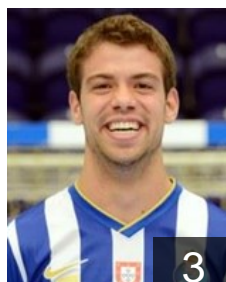

POR

Ramos Joao

Position: Left Wing

Place of birth: V N Gaia

Date of birth: 06.07.1991

Height: 194 cm

Weight: 94 kg

Left Club on 02.09.2013