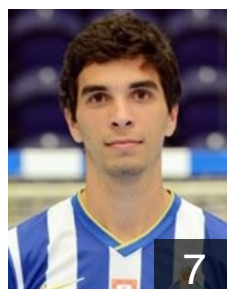

 POR

Mourao Ricardo

Position: Left Wing
Place of birth: Porto
Date of birth: 21.02.1995
Height: -
Weight: -

 POR

Pereira Miguel

Position: Right Wing
Place of birth: Braga
Date of birth: 07.02.1990
Height: 185 cm
Weight: 81 kg

 POR

Rocha Tiago

Position: Line Player
Place of birth: S. Paio Oleiros
Date of birth: 17.10.1985
Height: 196 cm
Weight: 104 kg

 POR

Rosario Hugo

Position: Left Back
Place of birth: BRAGA
Date of birth: 08.03.1991
Height: 194 cm
Weight: 94 kg

 POR

Santos Hugo

Position: Left Wing
Place of birth: Porto
Date of birth: 02.03.1992
Height: 178 cm
Weight: 70 kg

 POR

Santos Vasco

Position: Left Back
Place of birth: Leça
Date of birth: 25.06.1993
Height: 199 cm
Weight: 93 kg

 DEN

Schubert Mick

Position: Left Wing
Place of birth: Copenhaga
Date of birth: 17.03.1988
Height: 193 cm
Weight: 82 kg

 POR

Spinola Pedro

Position: Right Back
Place of birth: Funchal
Date of birth: 20.08.1983
Height: 187 cm
Weight: 88 kg