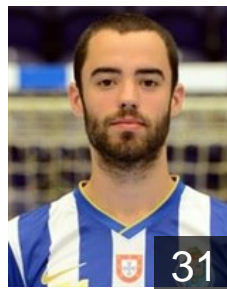

 POR

Moniz Joao

Position: Left Wing
Place of birth: Lisboa
Date of birth: 01.05.1995
Height: -
Weight: -

 POR

Moreira Ricardo

Position: Right Wing
Place of birth: Figueira da Foz
Date of birth: 28.04.1982
Height: 185 cm
Weight: 82 kg

 POR

Mourao Ricardo

Position: Left Wing
Place of birth: Porto
Date of birth: 21.02.1995
Height: -
Weight: -

 POR

Pereira Miguel

Position: Right Wing
Place of birth: Braga
Date of birth: 07.02.1990
Height: 185 cm
Weight: 81 kg