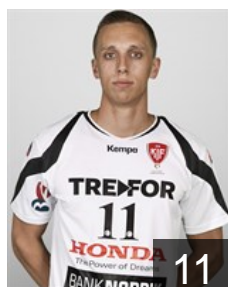

CLUB COMPETITIONS - DELEGATION LIST

Men's European Cup - VELUX EHF Champions League 2013/14

 DEN KIF Kolding København - Players

 DEN

Anderson Lasse Bredekjaer

Position: Left Back
Place of birth: København
Date of birth: 11.03.1994
Height: -
Weight: -

 SWE

Andersson Kim

Position: Right Back
Place of birth: Malmø
Date of birth: 21.08.1982
Height: 200 cm
Weight: 104 kg

 DEN

Boesen Lasse

Position: Left Back
Place of birth: Kolding
Date of birth: 18.09.1979
Height: 192 cm
Weight: 100 kg

 DEN

Boldsen Joachim

Position: Back
Place of birth: Helsingør
Date of birth: 30.04.1978
Height: 187 cm
Weight: 103 kg

 DEN

Friis Thorsten

Position:
Place of birth: Tønder
Date of birth: 22.01.1993
Height: 195 cm
Weight: 87 kg

 DEN

Hundstrup Stefan

Position: Left Wing
Place of birth: Svendborg
Date of birth: 30.06.1986
Height: 193 cm
Weight: 86 kg

 DEN

Hvidt Kasper

Position:
Place of birth: Frederiksberg
Date of birth: 06.02.1976
Height: 192 cm
Weight: 96 kg