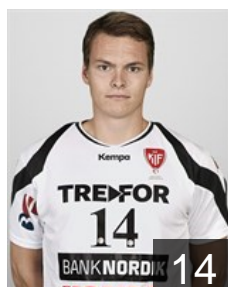

DEN

Larsen Kristian Stoklund

Position:
Place of birth:
Date of birth: 12.04.1994
Height: -
Weight: -

DEN

Nielsen Mikkel Drud

Position:
Place of birth: Randers
Date of birth: 14.03.1991
Height: 191 cm
Weight: 85 kg

DEN

Pedersen Jacob Vinholt

Position: Left Wing
Place of birth: Haderslev
Date of birth: 18.07.1993
Height: 180 cm
Weight: 80 kg

DEN

Ravn Rolf

Position: Right Back
Place of birth: Billund
Date of birth: 10.10.1992
Height: 190 cm
Weight: 93 kg