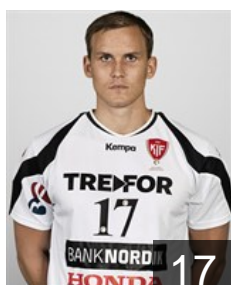

DEN

Jensen Rasmus

Position: Line Player
Place of birth: Odense
Date of birth: 17.06.1989
Height: 189 cm
Weight: 90 kg