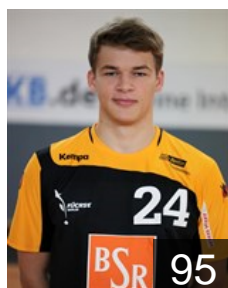

# CLUB COMPETITIONS - DELEGATION LIST

Men's European Cup - VELUX EHF Champions League 2013/14

 GER Füchse Berlin - Players

 GER  
**Christophersen Sven-Sören**

Position: Left Back  
Place of birth: Lübeck  
Date of birth: 09.05.1985  
Height: 198 cm  
Weight: 95 kg

 GER  
**Drux Paul**

Position: Left Back  
Place of birth: Gummersbach  
Date of birth: 07.02.1995  
Height: 192 cm  
Weight: 92 kg

 GER  
**Heinevetter Silvio**

Position:  
Place of birth: Bad Langensalza  
Date of birth: 21.10.1984  
Height: 194 cm  
Weight: 92 kg