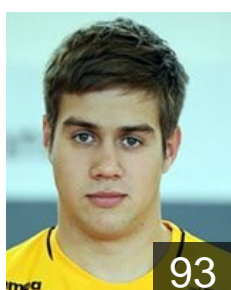

GER
Hövels Kenji

Position:
Place of birth: Berlin
Date of birth: 09.07.1993
Height: 179 cm
Weight: 84 kg