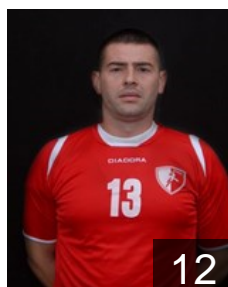

BIH

Dejanovic Pedja

Position:
Place of birth: Doboj
Date of birth: 06.03.1982
Height: -
Weight: -

12