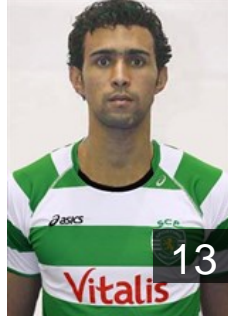

 POR

Barradas Correia R.

Position:
Place of birth: Leiria
Date of birth: 26.07.1977
Height: 187 cm
Weight: 110 kg

 POR

Campos Pinto Joao Gustavo

Position: Right Back
Place of birth: Lisboa
Date of birth: 22.07.1981
Height: 188 cm
Weight: 90 kg

 CUB

Carol Marzo Frankis

Position:
Place of birth: Guantanamo
Date of birth: 07.09.1987
Height: 192 cm
Weight: 90 kg

 POR

Caseiro Portela Pedro Andre

Position: Right Wing
Place of birth: Leira
Date of birth: 06.01.1990
Height: 186 cm
Weight: 80 kg

 POR

Dos Santos Mendes Malhao

Position: Right Wing
Place of birth: Leiria
Date of birth: 07.03.1992
Height: 171 cm
Weight: 70 kg

 POR

Fernandes Silva Oliveira L.

Position:
Place of birth: Braga
Date of birth: 09.06.1992
Height: 187 cm
Weight: 90 kg