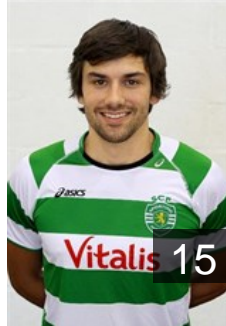

POR

Silva Osorio Solha P.

Position: Left Wing
Place of birth: Porto
Date of birth: 22.11.1981
Height: 184 cm
Weight: 80 kg