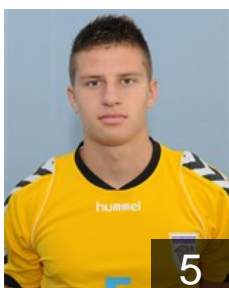

 ROU

Manea Costel

Position: Right Back
Place of birth: Galati
Date of birth: 21.08.1984
Height: 194 cm
Weight: 98 kg

CLUB COMPETITIONS - DELEGATION LIST

Men's European Cup - EHF Cup 2012/13

 ROU *Stiinta Municipal Dedeman Bacau - Players*