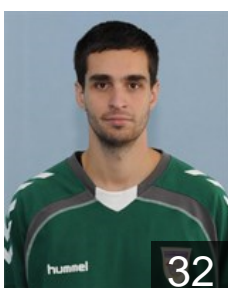

 ROU

Dospinescu Florin

Position: Left Wing
Place of birth: Piatra Neamt
Date of birth: 23.03.1986
Height: 185 cm
Weight: 80 kg

 ROU

Georgescu Ionut Stefan

Position: Right Wing
Place of birth: Ploiesti
Date of birth: 16.06.1982
Height: 189 cm
Weight: 88 kg

 ROU

Ghita Radu Cristian

Position: Right Back
Place of birth: Bacau
Date of birth: 22.11.1990
Height: 189 cm
Weight: 92 kg

 ROU

Grigoras Stefan

Position:
Place of birth: Bacau
Date of birth: 18.12.1990
Height: 194 cm
Weight: 94 kg

 ROU

Iancu Dragos

Position: Line Player
Place of birth: Piatra Neamt
Date of birth: 05.08.1988
Height: 195 cm
Weight: 98 kg

 HUN

Liszkai Szilveszter

Position:
Place of birth: Győr
Date of birth: 01.03.1987
Height: 199 cm
Weight: 103 kg