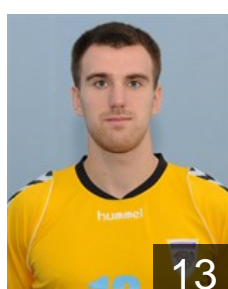

 MDA

Carali Vladimir

Position:
Place of birth:
Date of birth: 19.06.1992
Height: -
Weight: -

 BRA

Da Silva Ferreira Uelington

Position: Left Back
Place of birth: Rondonopolis
Date of birth: 13.08.1986
Height: 202 cm
Weight: 100 kg

 ROU

Dospinescu Florin

Position: Left Wing
Place of birth: Piatra Neamt
Date of birth: 23.03.1986
Height: 185 cm
Weight: 80 kg

 ROU

Georgescu Ionut Stefan

Position: Right Wing
Place of birth: Ploiesti
Date of birth: 16.06.1982
Height: 189 cm
Weight: 88 kg

 ROU

Ghita Radu Cristian

Position: Right Back
Place of birth: Bacau
Date of birth: 22.11.1990
Height: 189 cm
Weight: 92 kg

 ROU

Grigoras Stefan

Position:
Place of birth: Bacau
Date of birth: 18.12.1990
Height: 194 cm
Weight: 94 kg