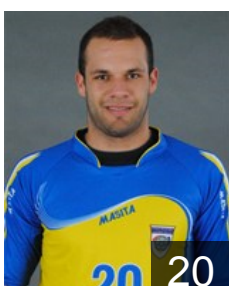

 ROU

Ramba Ionut

Position: Left Back
Place of birth: Fagaras
Date of birth: 08.02.1991
Height: 198 cm
Weight: 100 kg

 ROU

Rotaru Ionut

Position:
Place of birth: Adjud
Date of birth: 31.01.1986
Height: 183 cm
Weight: 85 kg