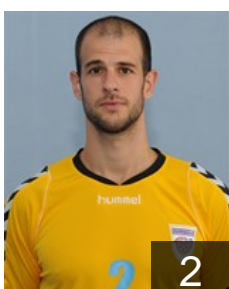

 ROU

Manea Costel

Position: Right Back
Place of birth: Galati
Date of birth: 21.08.1984
Height: 194 cm
Weight: 98 kg

CLUB COMPETITIONS - DELEGATION LIST

Men's European Cup - EHF Cup 2012/13

 ROU *Stiinta Municipal Dedeman Bacau - Players*

 ROU

Moisa Bogdan

Position:
Place of birth: Bacau
Date of birth: 30.01.1993
Height: -
Weight: -

 ROU

Novanc Marius Ioan

Position: Line Player
Place of birth: Arad
Date of birth: 08.11.1980
Height: 194 cm
Weight: 103 kg