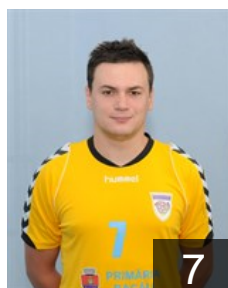

CLUB COMPETITIONS - DELEGATION LIST

Men's European Cup - EHF Cup 2012/13

 ROU *Stiinta Municipal Dedeman Bacau - Players*

 ROU

Barza Sorin Ion

Position:
Place of birth: Sibiu
Date of birth: 18.01.1976
Height: 205 cm
Weight: 95 kg

 ROU

Bondar Marius

Position: Right Wing
Place of birth: Bacau
Date of birth: 08.06.1986
Height: 186 cm
Weight: 88 kg

 ROU

Bujor Gabriel

Position: Right Wing
Place of birth: Tecuci
Date of birth: 08.11.1990
Height: 188 cm
Weight: 86 kg

 MDA

Carali Vladimir

Position:
Place of birth:
Date of birth: 19.06.1992
Height: -
Weight: -

 BRA

Da Silva Ferreira Uelington

Position: Left Back
Place of birth: Rondonopolis
Date of birth: 13.08.1986
Height: 202 cm
Weight: 100 kg