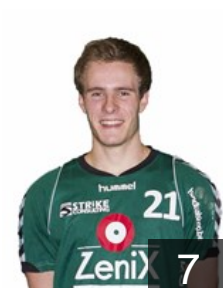

 NED

Köhlen Bart

Position: Right Wing
Place of birth: Geleen
Date of birth: 16.12.1984
Height: 183 cm
Weight: 82 kg

 BEL

Lettens Jef

Position:
Place of birth: Hasselt
Date of birth: 12.08.1990
Height: 192 cm
Weight: 91 kg

 BEL

L'Hoest David

Position: Line Player
Place of birth: Liege
Date of birth: 19.02.1983
Height: 191 cm
Weight: 102 kg

 BEL

Ooms Simon

Position: Line Player
Place of birth: Hasselt
Date of birth: 18.04.1994
Height: 196 cm
Weight: 91 kg

 BEL

Poelmans Joren

Position:
Place of birth: Hasselt
Date of birth: 16.07.1994
Height: 173 cm
Weight: 65 kg

CLUB COMPETITIONS - DELEGATION LIST

Men's European Cup - Challenge Cup 2012/13

 BEL Hubo Initia Hasselt - Players