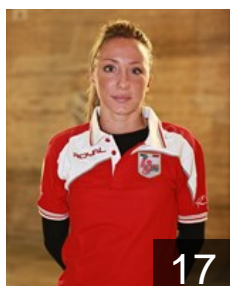

 ITA

Amicuzi Fabiana

Position: Left Wing
Place of birth: Civitavecchia
Date of birth: 13.12.1985
Height: 175 cm

 ITA

Fasciani Valentina Paola

Position: Line Player
Place of birth: Pescara
Date of birth: 14.02.1993
Height: 160 cm

 ITA

Fini Federica

Position: Left Wing
Place of birth: S.Omero (Te)
Date of birth: 29.01.1992
Height: 160 cm

 ITA

Giona Martina

Position:
Place of birth: Latina
Date of birth: 17.01.1989
Height: 170 cm

 ITA

Krese Elena

Position: Right Back
Place of birth: Koper
Date of birth: 12.05.1981
Height: 175 cm

 ITA

Lampis Silvia

Position: Left Wing
Place of birth: Nuoro
Date of birth: 21.01.1985
Height: 170 cm

 ITA

Miladinovic Natasa