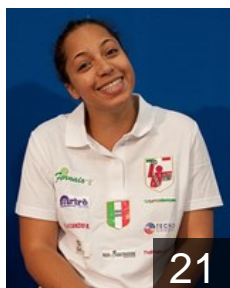

CLUB COMPETITIONS - DELEGATION LIST

Women's European Cup - Challenge Cup 2012/13

 ITA D'Archivio Arche-Artro Teramo - Players

 ITA

Adamczyk Urszula

Position: Left Wing
Place of birth: Zebrzydowice
Date of birth: 18.04.1972
Height: 170 cm

 ITA

Amicuzi Fabiana

Position: Left Wing
Place of birth: Civitavecchia
Date of birth: 13.12.1985
Height: 175 cm

 ITA

Fasciani Valentina Paola

Position: Line Player
Place of birth: Pescara
Date of birth: 14.02.1993
Height: 160 cm