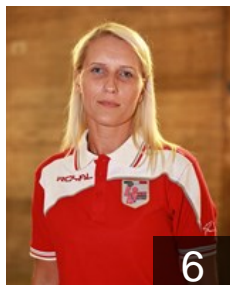

CLUB COMPETITIONS - DELEGATION LIST

Women's European Cup - Challenge Cup 2012/13

ITA D'Archivio Arche-Artro Teramo - Players

ITA

Adamczyk Urszula

Position: Left Wing
Place of birth: Zebrzydowice
Date of birth: 18.04.1972
Height: 170 cm