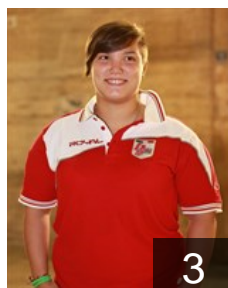

 ITA

Amicuzi Fabiana

Position: Left Wing
Place of birth: Civitavecchia
Date of birth: 13.12.1985
Height: 175 cm

 ITA

Fasciani Valentina Paola

Position: Line Player
Place of birth: Pescara
Date of birth: 14.02.1993
Height: 160 cm