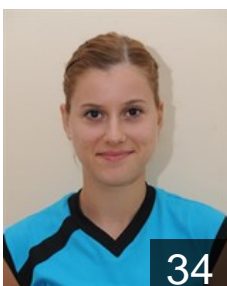

Position:
Place of birth:
Date of birth: 07.07.1981
Height: 173 cm

 SRB

Filipovic Biljana

Position: Left Back
Place of birth:
Date of birth: 12.01.1986
Height: 189 cm

 MKD

Ilkova Lenche

Position: Line Player
Place of birth: Strumica
Date of birth: 04.10.1984
Height: 188 cm

 TUR

Matli Buse

Position: Right Wing
Place of birth: Izmir
Date of birth: 28.11.1994
Height: -

 TUR

Özel Yeliz

Position: Back
Place of birth:
Date of birth: 06.03.1980
Height: 175 cm

 TUR

Öztürk Esra