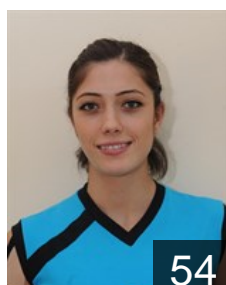

Position:
Place of birth:
Date of birth: 07.07.1981
Height: 173 cm

 SRB

Filipovic Biljana

Position: Left Back
Place of birth:
Date of birth: 12.01.1986
Height: 189 cm

 MKD

Ilkova Lenche

Position: Line Player
Place of birth: Strumica
Date of birth: 04.10.1984
Height: 188 cm

 TUR

Matli Buse

Position: Right Wing
Place of birth: Izmir
Date of birth: 28.11.1994
Height: -

 TUR

Özel Yeliz

Position: Back
Place of birth:
Date of birth: 06.03.1980
Height: 175 cm

 TUR

Öztürk Esra

Position: Right Wing
Place of birth:
Date of birth: 23.04.1988
Height: 171 cm

 TUR

Sahin Yasemin

Position: Left Wing
Place of birth:
Date of birth: 25.06.1988
Height: 171 cm

 TUR

Sakizcan Fatmagül

Position: Left Wing
Place of birth:
Date of birth: 31.03.1992
Height: -