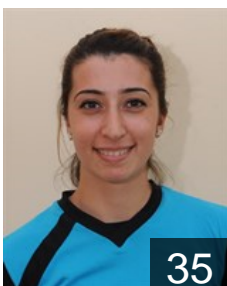

CLUB COMPETITIONS - DELEGATION LIST

Women's European Cup - Challenge Cup 2012/13

 TUR Üsküdar B.S.K. - Players

 TUR

Adiyaman Merve

Position: Right Back
Place of birth:
Date of birth: 12.09.1994
Height: 180 cm

 TUR

Atalay Merve

Position: Left Wing
Place of birth: Istanbul
Date of birth: 08.06.1985
Height: 165 cm

 TUR

Beykurt Halime

Position:
Place of birth: Izmir
Date of birth: 10.09.1993
Height: -

 TUR

Capar Serpil

Position:
Place of birth:
Date of birth: 07.07.1981
Height: 173 cm

 SRB

Filipovic Biljana

Position: Left Back
Place of birth:
Date of birth: 12.01.1986
Height: 189 cm

 MKD

Ilkova Lenche

Position: Line Player
Place of birth: Strumica
Date of birth: 04.10.1984
Height: 188 cm