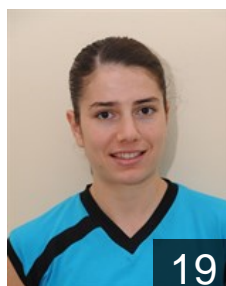

 TUR

Matli Buse

Position: Right Wing
Place of birth: Izmir
Date of birth: 28.11.1994
Height: -

 TUR

Özel Yeliz

Position: Back
Place of birth:
Date of birth: 06.03.1980
Height: 175 cm

 TUR

Öztürk Esra

Position: Right Wing
Place of birth:
Date of birth: 23.04.1988
Height: 171 cm

 TUR

Sahin Yasemin

Position: Left Wing
Place of birth:
Date of birth: 25.06.1988
Height: 171 cm

 TUR

Sakizcan Fatmagül

Position: Left Wing
Place of birth:
Date of birth: 31.03.1992
Height: -

 TUR

Sevgilican Neriman

Position: Line Player
Place of birth: Manisa
Date of birth: 23.06.1989
Height: 170 cm

CLUB COMPETITIONS - DELEGATION LIST

Women's European Cup - Challenge Cup 2012/13

 TUR Üsküdar B.S.K. - Players