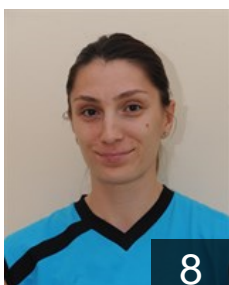

 TUR

Tacyildiz Buçe

Position: Back
Place of birth: Manisa
Date of birth: 03.01.1992
Height: -

 ROU

Tolnai Talida

Position:
Place of birth:
Date of birth: 21.08.1979
Height: 187 cm

 TUR

Viter Günes

Position: Back
Place of birth: Eskisehir
Date of birth: 23.11.1978
Height: -

 ROU

Vizitiu Patricia Maria

Position:
Place of birth:
Date of birth: 15.10.1988
Height: 177 cm

 TUR

Yilmaz Betül

Position: Left Back
Place of birth:
Date of birth: 31.10.1988
Height: 178 cm