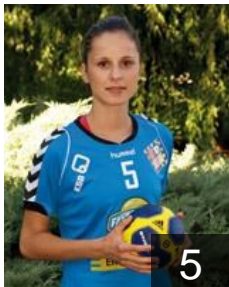

CLUB COMPETITIONS - DELEGATION LIST

Women's European Cup - Challenge Cup 2012/13

 CRO ZRK Samobor - Players

 CRO

Balasko Mateja

Position: Right Back
Place of birth: Zagreb
Date of birth: 11.08.1989
Height: 168 cm

 CRO

Bazzo Marina

Position: Right Back
Place of birth: Pula
Date of birth: 03.05.1981
Height: 170 cm

 CRO

Bosnjak Sandra

Position: Line Player
Place of birth: Derventa
Date of birth: 31.07.1989
Height: 185 cm

 CRO

Dzepina Sanja

Position: Left Wing
Place of birth: Zagreb
Date of birth: 16.06.1992
Height: -

 CRO

Golubic Tea

Position: Left Wing
Place of birth: Zagreb
Date of birth: 03.12.1985
Height: -

 CRO

Kozlovec Maja