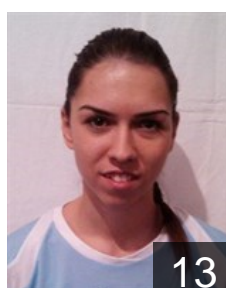

## Uskokovic Marija

Position: Right Back  
Place of birth: Beograd  
Date of birth: 04.08.1994  
Height: 176 cm

 SRB

## Varga Visnja

Position:  
Place of birth: Beograd  
Date of birth: 18.08.1995  
Height: 176 cm

 SRB

## Vlaskalic Sanja

Position:  
Place of birth: Beograd  
Date of birth: 14.07.1983  
Height: 179 cm

 SRB

## Vojvodic Milica

Position: Line Player  
Place of birth: Beograd  
Date of birth: 31.12.1995  
Height: 173 cm

 SRB