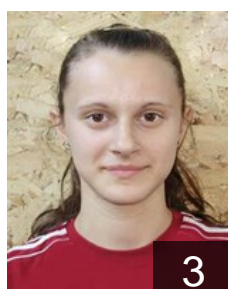

# CLUB COMPETITIONS - DELEGATION LIST

Women's European Cup - Challenge Cup 2012/13

 SRB ZRK Maks-Sport-Nova Pazova - Players

 SRB  
**Bogdanovic Radmila**  
Position: Right Wing  
Place of birth: Beograd  
Date of birth: 10.03.1989  
Height: 179 cm

 SRB  
**Bursac Jelena**  
Position: Line Player  
Place of birth: Beograd  
Date of birth: 08.11.1988  
Height: 185 cm

 SRB  
**Bursac Marija**  
Position: Left Wing  
Place of birth: Beograd  
Date of birth: 08.11.1988  
Height: 160 cm

 SRB  
**Dokic Vladislava**  
Position: Right Wing  
Place of birth: Beograd  
Date of birth: 02.11.1993  
Height: 173 cm

 SRB  
**Dukic Jovana**  
Position: Line Player  
Place of birth: Beograd  
Date of birth: 28.07.1994  
Height: -