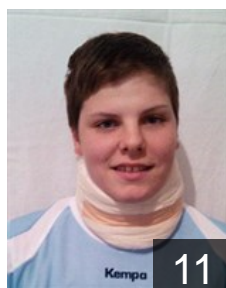

## Tomanic Tamara

Position: Left Wing  
Place of birth: Beograd  
Date of birth: 07.06.1992  
Height: 175 cm

 SRB