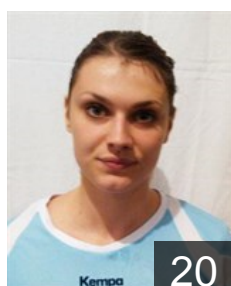

# CLUB COMPETITIONS - DELEGATION LIST

Women's European Cup - Challenge Cup 2012/13

 SRB ZRK Maks-Sport-Nova Pazova - Players

 SRB  
**Bogdanovic Radmila**  
Position: Right Wing  
Place of birth: Beograd  
Date of birth: 10.03.1989  
Height: 179 cm

 SRB  
**Bursac Jelena**  
Position: Line Player  
Place of birth: Beograd  
Date of birth: 08.11.1988  
Height: 185 cm

 SRB  
**Bursac Marija**  
Position: Left Wing  
Place of birth: Beograd  
Date of birth: 08.11.1988  
Height: 160 cm

 SRB  
**Dokic Vladislava**  
Position: Right Wing  
Place of birth: Beograd  
Date of birth: 02.11.1993  
Height: 173 cm

 SRB  
**Dukic Jovana**  
Position: Line Player  
Place of birth: Beograd  
Date of birth: 28.07.1994  
Height: -

 SRB  
**Guduric Natasa**  
Position: Left Wing  
Place of birth: Beograd  
Date of birth: 16.01.1993  
Height: 175 cm

 SRB  
**Miletic Teodora**  
Position: Right Back  
Place of birth: Beograd  
Date of birth: 04.09.1994  
Height: 175 cm