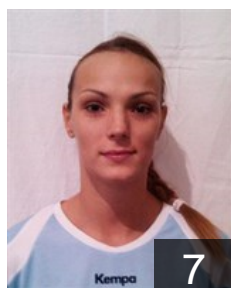

CLUB COMPETITIONS - DELEGATION LIST

Women's European Cup - Challenge Cup 2012/13

SRB ZRK Maks-Sport-Nova Pazova - Players

SRB

Tomanic Tamara

Position: Left Wing
Place of birth: Beograd
Date of birth: 07.06.1992
Height: 175 cm