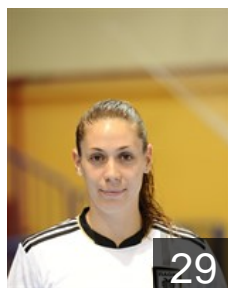

GRE

Strataki Athanasia

Position: Left Back
Place of birth: PTOLEMAIDA
Date of birth: 29.12.1986
Height: 178 cm