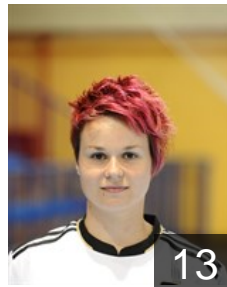

CLUB COMPETITIONS - DELEGATION LIST

Women's European Cup - Challenge Cup 2012/13

 GRE A.C. PAOK - Players

 GRE

Anthitsi Christina

Position: Line Player
Place of birth: VEROIA
Date of birth: 20.11.1991
Height: 182 cm

 GRE

Bimpa Georgia

Position: Right Wing
Place of birth: PTOLEMAIDA
Date of birth: 15.06.1985
Height: 165 cm

 GRE

Chatzi Venetia

Position:
Place of birth: FLORINA
Date of birth: 01.05.1991
Height: 179 cm

 GRE