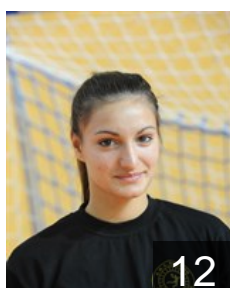

 SRB

Trajkovic Vesna

Position: Left Back
Place of birth: Pancevo
Date of birth: 05.09.1984
Height: 182 cm

 GRE

Vafeiadou Aikaterini

Position: Left Back
Place of birth: PTOLEMAIDA
Date of birth: 23.11.1992
Height: 178 cm