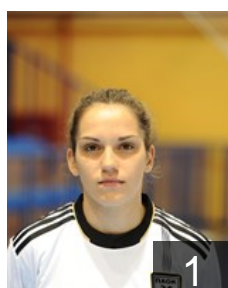

GRE

Zoumpou Eirini

Position:
Place of birth: Ioannina
Date of birth: 18.06.1993
Height: 168 cm