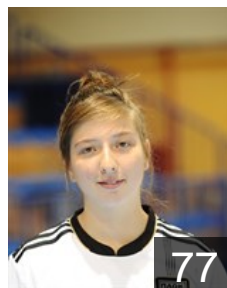

 GRE

Bimpa Georgia

Position: Right Wing
Place of birth: PTOLEMAIDA
Date of birth: 15.06.1985
Height: 165 cm

 GRE

Chatzi Venetia

Position:
Place of birth: FLORINA
Date of birth: 01.05.1991
Height: 179 cm

 GRE

Chita Alexandra

Position: Right Wing
Place of birth: IOANNINA
Date of birth: 21.03.1994
Height: 164 cm

 GRE

Ioannidou Konstantina

Position: Wing
Place of birth: THESSALONIKI
Date of birth: 06.03.1992
Height: 162 cm

 GRE

Kakouti Despoina

Position:
Place of birth: Thessaloniki
Date of birth: 01.05.1996
Height: 170 cm

 GRE

Kounioly Eleftheria

Position: Right Wing
Place of birth: DRAMA
Date of birth: 05.11.1992
Height: 152 cm