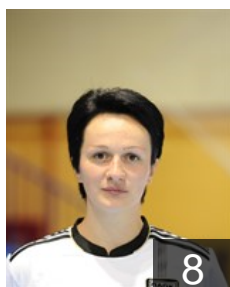

 GRE

Stamopoulou Paraskevi

Position: Right Wing
Place of birth: VOLOS
Date of birth: 17.06.1981
Height: 160 cm

 GRE

Strataki Athanasia

Position: Left Back
Place of birth: PTOLEMAIDA
Date of birth: 29.12.1986
Height: 178 cm