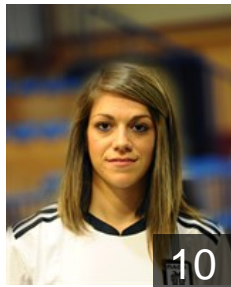

CLUB COMPETITIONS - DELEGATION LIST

Women's European Cup - Challenge Cup 2012/13

GRE A.C. PAOK - Players

GRE

Anthitsi Christina

Position: Line Player
Place of birth: VEROIA
Date of birth: 20.11.1991
Height: 182 cm