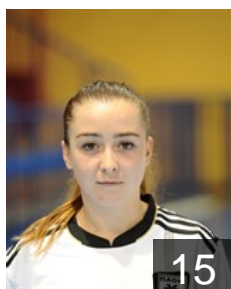

 GRE

Bimpa Georgia

Position: Right Wing
Place of birth: PTOLEMAIDA
Date of birth: 15.06.1985
Height: 165 cm

 GRE

Chatzi Venetia

Position:
Place of birth: FLORINA
Date of birth: 01.05.1991
Height: 179 cm

 GRE

Chita Alexandra

Position: Right Wing
Place of birth: IOANNINA
Date of birth: 21.03.1994
Height: 164 cm

 GRE

Ioannidou Konstantina

Position: Wing
Place of birth: THESSALONIKI
Date of birth: 06.03.1992
Height: 162 cm

 GRE

Kakouti Despoina

Position:
Place of birth: Thessaloniki
Date of birth: 01.05.1996
Height: 170 cm

 GRE

Kounioly Eleftheria

Position: Right Wing
Place of birth: DRAMA
Date of birth: 05.11.1992
Height: 152 cm

 GRE

Logdanidou Martha

Position: Line Player
Place of birth: Simbach
Date of birth: 18.02.1988
Height: 175 cm

 GRE

Markopoulou Christina

Position: Right Wing
Place of birth: PTOLEMAIDA
Date of birth: 13.09.1992
Height: 168 cm