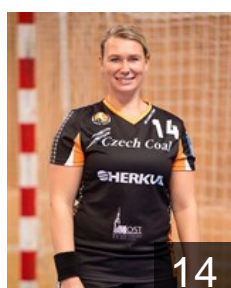

 CZE

Tomaskova Irena

Position: Line Player
Place of birth: Most
Date of birth: 04.08.1981
Height: 176 cm

 CZE

Vankova Edita

Position: Right Back
Place of birth: Praha
Date of birth: 11.03.1990
Height: 180 cm