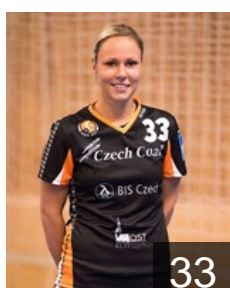

CZE
Kylarova Denisa
Position: Right Wing
Place of birth: Plzen
Date of birth: 14.04.1991
Height: 167 cm