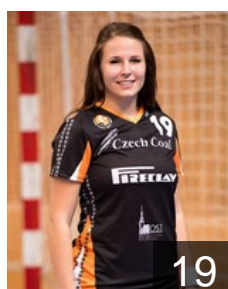

 CZE
Bezpalcova Eva
Position:
Place of birth: Ceské Budejovice
Date of birth: 29.04.1990
Height: 183 cm

 CZE
Dvorakova Katerina
Position: Back
Place of birth: Most
Date of birth: 02.07.1984
Height: 176 cm