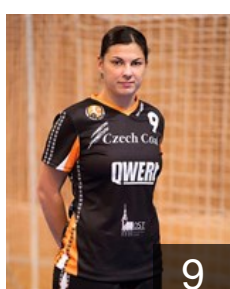

CZE
Mrkvickova Dana
Position: Left Wing
Place of birth: Usti nad Labem
Date of birth: 05.04.1983
Height: 175 cm