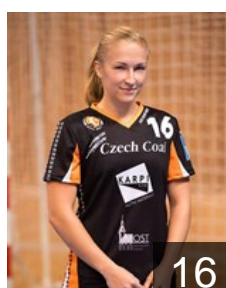

CZE

Vyslouzilova Kamila

Position: Left Wing
Place of birth: Most
Date of birth: 10.08.1990
Height: 165 cm