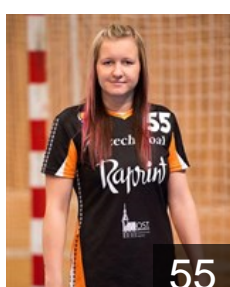

CZE
Ruckova Petra
Position: Back
Place of birth: Zlín
Date of birth: 08.02.1989
Height: 174 cm