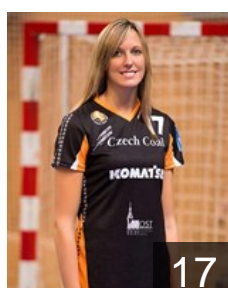

 CZE
Bezpalcova Eva
Position:
Place of birth: Ceské Budejovice
Date of birth: 29.04.1990
Height: 183 cm

 CZE
Dvorakova Katerina
Position: Back
Place of birth: Most
Date of birth: 02.07.1984
Height: 176 cm

 CZE
Janouskova Michaela
Position: Right Wing
Place of birth: Plzen
Date of birth: 21.11.1992
Height: 173 cm

 CZE
Kylarova Denisa
Position: Right Wing
Place of birth: Plzen
Date of birth: 14.04.1991
Height: 167 cm