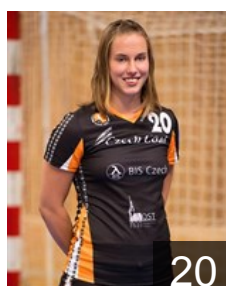

CZE

Weisenbilderova Martina

Position: Left Back
Place of birth: Liberec
Date of birth: 13.04.1992
Height: 182 cm