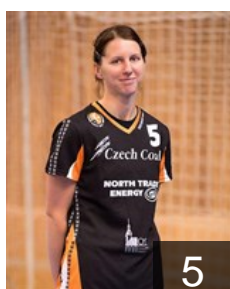

CZE
Dvorakova Katerina
Position: Back
Place of birth: Most
Date of birth: 02.07.1984
Height: 176 cm