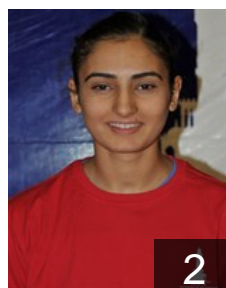

13

 **TUR**

Kaya Yasemin

Position: Line Player
Place of birth: Bornova
Date of birth: 22.12.1994
Height: 188 cm

2

CLUB COMPETITIONS - DELEGATION LIST

Women's European Cup - Cup Winners' Cup 2012/13

 TUR Izmir BSB SK - Players