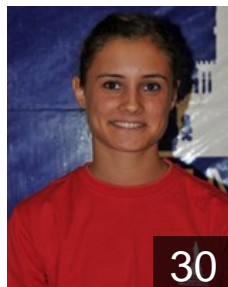

TUR

Öztokat Ece

Position: Right Back
Place of birth: Konak
Date of birth: 19.01.1994
Height: 170 cm

30