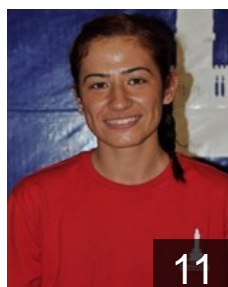

18

 TUR

Sakalli Duygu

Position: Left Wing
Place of birth: Urla
Date of birth: 13.06.1991
Height: 172 cm

3

 TUR

Sürek Özlem

Position:
Place of birth: Turgutlu
Date of birth: 20.10.1990
Height: 170 cm