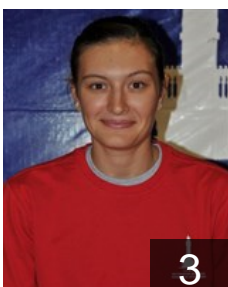

30

 TUR

Pirincci Burcu

Position:
Place of birth: Turgutlu
Date of birth: 08.02.1990
Height: 182 cm

10

 TUR

Sagdic Esin

Position: Right Wing
Place of birth: Izmir
Date of birth: 01.01.1988
Height: 168 cm

18

 TUR

Sakalli Duygu

Position: Left Wing
Place of birth: Urla
Date of birth: 13.06.1991
Height: 172 cm

3

 TUR

Sürek Özlem

Position:
Place of birth: Turgutlu
Date of birth: 20.10.1990
Height: 170 cm