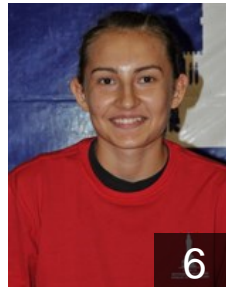

TUR

Atasever Seyma

Position:
Place of birth: Konak
Date of birth: 24.04.1995
Height: 170 cm

6