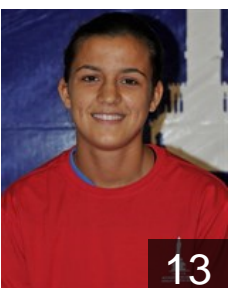

35

 **TUR**

Kahraman Esra

Position:
Place of birth: Buca
Date of birth: 19.03.1994
Height: 165 cm

1

 **TUR**

Karameke Sibel

Position:
Place of birth: Turgutlu
Date of birth: 07.02.1995
Height: -

13

 **TUR**

Kaya Yasemin

Position: Line Player
Place of birth: Bornova
Date of birth: 22.12.1994
Height: 188 cm

2

CLUB COMPETITIONS - DELEGATION LIST

Women's European Cup - Cup Winners' Cup 2012/13

 TUR Izmir BSB SK - Players