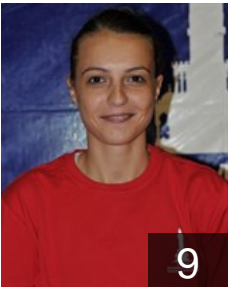

21

 **TUR**

Arslan Sezen

Position:
Place of birth: Altindag
Date of birth: 18.08.1991
Height: 186 cm

22

 **TUR**

Atalar Fatma

Position: Right Back
Place of birth: Zonguldak
Date of birth: 09.10.1988
Height: 175 cm