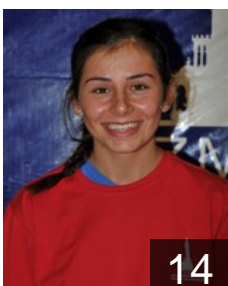

TUR

Toprak Yagmur

Position: Right Wing
Place of birth: Urla
Date of birth: 22.02.1992
Height: 160 cm

14

TUR

Ulucan Ayse Nejla

Position:
Place of birth: Istanbul
Date of birth: 04.04.1991
Height: 173 cm

16