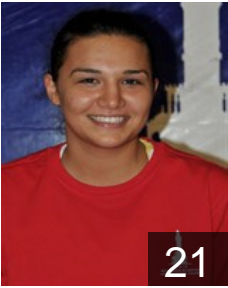

CLUB COMPETITIONS - DELEGATION LIST

Women's European Cup - Cup Winners' Cup 2012/13

 **TUR** Izmir BSB SK - Players

 **TUR**

Akyol Ceren

Position: Line Player
Place of birth: Konak
Date of birth: 06.12.1994
Height: 170 cm