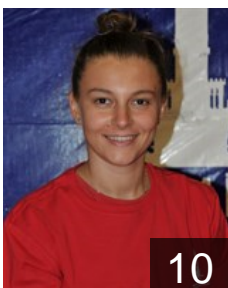

TUR

Pirincci Burcu

Position:
Place of birth: Turgutlu
Date of birth: 08.02.1990
Height: 182 cm

10