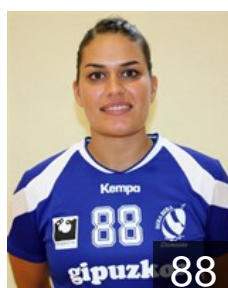

 **ESP**  
**Cuna Lage Veronica**  
Position:  
Place of birth: Vigo  
Date of birth: 02.07.1981  
Height: 166 cm

 **ISR**  
**Dunay Nitsan**  
Position:  
Place of birth: Rishon Lezion  
Date of birth: 24.04.1991  
Height: 170 cm

 **ESP**  
**Ederra Urra Silvia**  
Position: Line Player  
Place of birth: ESTELLA  
Date of birth: 08.09.1983  
Height: 173 cm

 **ESP**  
**Elorza Eguiara Patricia**  
Position: Right Back  
Place of birth: VITORIA-  
Date of birth: 08.04.1984  
Height: 180 cm

 **ESP**  
**Ezkurdia Uxue**  
Position: Left Wing  
Place of birth:  
Date of birth: 22.01.1994  
Height: -

 **ESP**  
**Menendez Martinez Alba**  
Position: Left Back  
Place of birth: Zarautz  
Date of birth: 14.11.1991  
Height: 170 cm