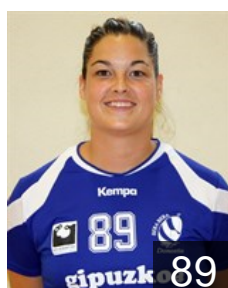

# CLUB COMPETITIONS - DELEGATION LIST

Women's European Cup - Cup Winners' Cup 2012/13

 **ESP Super Amara Bera Bera - Players**

 **ESP**  
**Altuna Odriozola Libe**  
Position: Right Wing  
Place of birth: Zarautz  
Date of birth: 30.09.1985  
Height: 170 cm

 **ESP**  
**Arizaga Iribarren Nagore**  
Position:  
Place of birth: Andoain  
Date of birth: 30.06.1992  
Height: 170 cm

 **ESP**  
**Arrojeria Esther**  
Position:  
Place of birth: USURBIL  
Date of birth: 11.02.1994  
Height: 170 cm

 **ESP**  
**Azurmendi Nora**  
Position: Left Back  
Place of birth:  
Date of birth: 10.10.1995  
Height: -

 **BRA**  
**Cardoso de Castro Adriana**  
Position: Right Wing  
Place of birth: FORTALEZA  
Date of birth: 29.10.1990  
Height: 168 cm

 **ESP**  
**Cuna Lage Veronica**  
Position:  
Place of birth: Vigo  
Date of birth: 02.07.1981  
Height: 166 cm

 **ISR**  
**Dunay Nitsan**  
Position:  
Place of birth: Rishon Lezion  
Date of birth: 24.04.1991  
Height: 170 cm