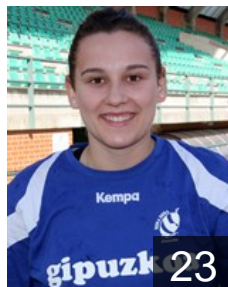

# CLUB COMPETITIONS - DELEGATION LIST

Women's European Cup - Cup Winners' Cup 2012/13

 **ESP Super Amara Bera Bera - Players**

---

 **ESP**

**Pinedo Saenz Elisabeth**

Position: Left Wing  
Place of birth: Amurrio  
Date of birth: 13.05.1981  
Height: 175 cm