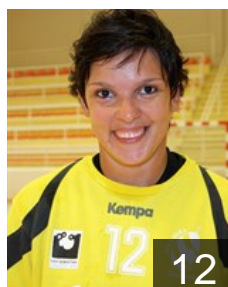

 **ESP**

**Rubio Ponce Eider**

Position:  
Place of birth: Donostia  
Date of birth: 07.05.1977  
Height: 168 cm

 **ESP**

**Ziarsolo Areitioaurtena M.**

Position: Left Wing  
Place of birth: Zarautz  
Date of birth: 01.02.1982  
Height: 165 cm