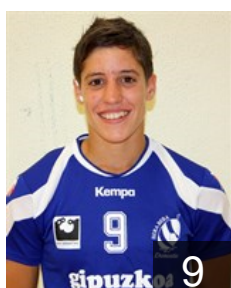

ISR
Dunay Nitsan
Position:
Place of birth: Rishon Lezion
Date of birth: 24.04.1991
Height: 170 cm