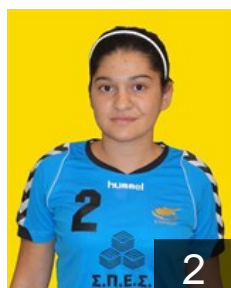

CLUB COMPETITIONS - DELEGATION LIST

Women's European Cup - Cup Winners' Cup 2012/13

CYP SPE Strovolos - Players

Andreou Rafaella

Position:
Place of birth: Larnaca
Date of birth: 18.07.1995
Height: 158 cm

Dimitrijevic Andjela

Position: Left Wing
Place of birth: Belgrade
Date of birth: 04.01.1988
Height: 170 cm

Dimitriou Anna

Position: Left Back
Place of birth: Larnaca
Date of birth: 09.09.1976
Height: 170 cm

Dragan Anda Otilia