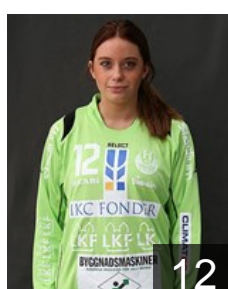

SWE

**Engdahl Ebba**

Position:  
Place of birth: Lund  
Date of birth: 29.09.1991  
Height: -

SWE

**Engdahl Ellen**

Position: Left Back  
Place of birth: Lund  
Date of birth: 14.10.1988  
Height: 171 cm

SWE

**Hedenquist Märta**

Position: Line Player  
Place of birth: Uddevalla  
Date of birth: 25.02.1992  
Height: 181 cm

SWE

**Jörgensen Ellinore**

Position: Left Back  
Place of birth: Jönköping  
Date of birth: 20.01.1989  
Height: 175 cm

SWE

**Köhne Ilse**

Position:  
Place of birth: Karlskrona  
Date of birth: 13.10.1994  
Height: -

SWE

**Kronqvist Tove**

Position:  
Place of birth: Stockholm  
Date of birth: 31.03.1990  
Height: 184 cm

SWE

SRB

**Popovic Nevena**

Position: Right Wing  
Place of birth: Metalac  
Date of birth: 31.01.1992  
Height: 174 cm