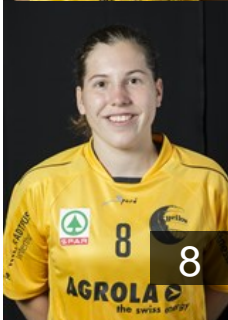

## Hofstetter Jennifer

Position:  
Place of birth: Mettmenstetten  
Date of birth: 10.11.1983  
Height: 168 cm

SUI

## Jugovic Ria

Position: Left Back  
Place of birth: Illnau-Effretikon  
Date of birth: 07.11.1992  
Height: 180 cm

SUI

## Kashani Flavia

Position: Line Player  
Place of birth: Dübendorf  
Date of birth: 27.11.1990  
Height: 170 cm

SUI