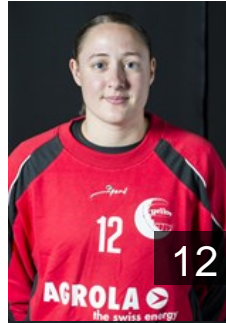

SUI

Hofstetter Jennifer

Position:
Place of birth: Mettmenstetten
Date of birth: 10.11.1983
Height: 168 cm