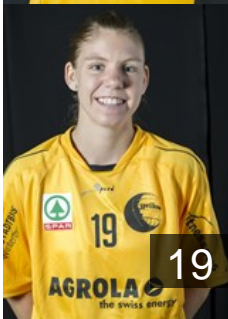

## Sari Barbara

Position: Back  
Place of birth: Győr  
Date of birth: 06.11.1990  
Height: 175 cm

 SUI

## Schwaiger Denise

Position: Right Back  
Place of birth: Eglisau  
Date of birth: 19.03.1990  
Height: 170 cm

 SUI