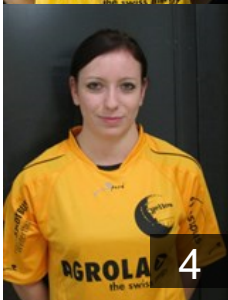

SUI

Murer Jennifer

Position: Left Wing
Place of birth: Schaffhausen
Date of birth: 16.03.1996
Height: -