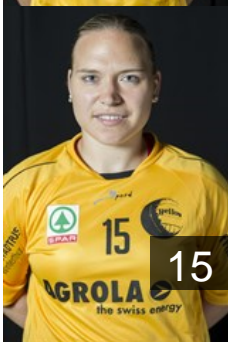

## Schwaiger Denise

Position: Right Back  
Place of birth: Eglisau  
Date of birth: 19.03.1990  
Height: 170 cm

 SUI

## Sievi Noriane

Position: Line Player  
Place of birth: Uster  
Date of birth: 25.09.1987  
Height: 177 cm

 SUI

## Steinemann Nadine

Position:  
Place of birth: Hagenbuch  
Date of birth: 06.05.1992  
Height: 178 cm

 AUT