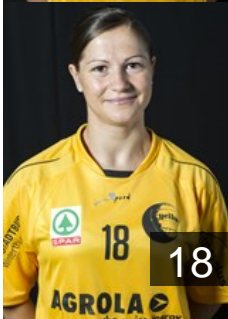

GER

Lange Franziska

Position: Left Wing
Place of birth: Meissen
Date of birth: 01.02.1985
Height: 165 cm