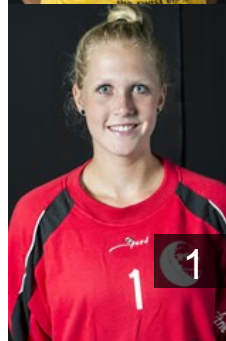

SUI

Steinemann Nadine

Position:
Place of birth: Hagenbuch
Date of birth: 06.05.1992
Height: 178 cm