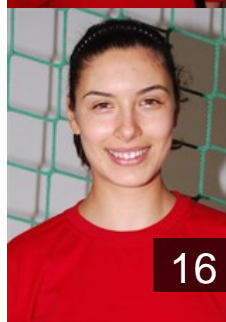

10

 MKD  
**Boskovska Renata**  
Position: Back  
Place of birth: BITOLA  
Date of birth: 07.05.1991  
Height: 174 cm

3

 MKD  
**Canevska Sara**  
Position: Line Player  
Place of birth: Prilep  
Date of birth: 18.01.1996  
Height: -

23

 MKD  
**Durlanova Sandra**  
Position:  
Place of birth: Prilep  
Date of birth: 01.11.1994  
Height: 172 cm

16

 MKD  
**Gjorgjioska Ivana**  
Position: Left Wing  
Place of birth: Prilep  
Date of birth: 03.09.1997  
Height: -