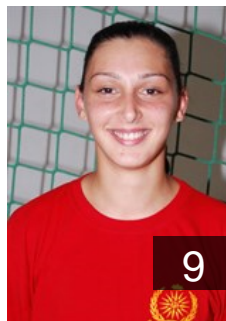

## Naumoska Dijana

Position:  
Place of birth: Kicevo  
Date of birth: 05.01.1985  
Height: 178 cm

 MKD