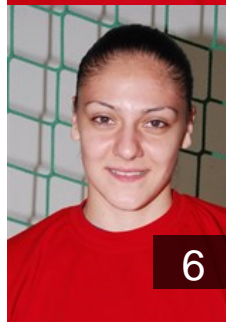

91

 MKD  
**Joleska Zorica**  
Position: Right Wing  
Place of birth: Prilep  
Date of birth: 12.11.1993  
Height: 164 cm

19

 MKD  
**Krstevska Elena**  
Position: Back  
Place of birth: Bitola  
Date of birth: 13.07.1994  
Height: 184 cm

8

 MKD  
**Mrkic Savica**  
Position: Left Back  
Place of birth: Veles  
Date of birth: 26.09.1991  
Height: 183 cm

6

 MKD  
**Murgovska Viktorija**  
Position:  
Place of birth: Bitola  
Date of birth: 20.02.1992  
Height: 170 cm