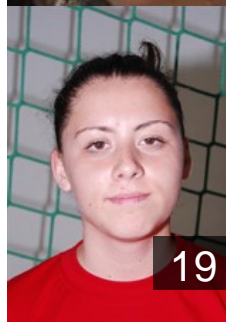

60

 MKD  
**Gjorgjioska Rajne**  
Position:  
Place of birth: Prilep  
Date of birth: 09.10.1994  
Height: 167 cm

99

 MKD  
**Ilomanoska Dragana**  
Position: Left Back  
Place of birth: Prilep  
Date of birth: 10.03.1994  
Height: 178 cm

91

 MKD  
**Joleska Zorica**  
Position: Right Wing  
Place of birth: Prilep  
Date of birth: 12.11.1993  
Height: 164 cm

19

 MKD  
**Krstevska Elena**  
Position: Back  
Place of birth: Bitola  
Date of birth: 13.07.1994  
Height: 184 cm