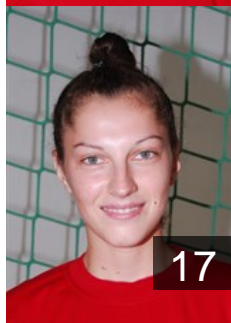

MKD

Sazdova Angjela

Position: Left Back
Place of birth: Probishtip
Date of birth: 12.07.1993
Height: 182 cm