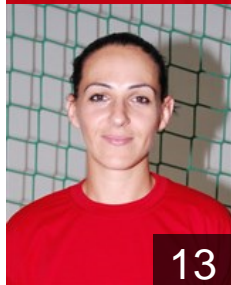

MKD

Shalevska Tanja

Position: Back
Place of birth: Kratovo
Date of birth: 20.05.1984
Height: 175 cm