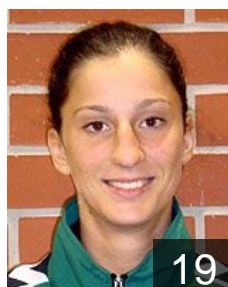

CLUB COMPETITIONS - DELEGATION LIST

Women's European Cup - Cup Winners' Cup 2012/13

 POR SIR 1MAIO/CJB - Players

 POR
Bastos Adriana
Position: Right Wing
Place of birth: Leiria
Date of birth: 09.11.1994
Height: 164 cm

 POR
Biel Joana
Position: Left Wing
Place of birth: Leiria
Date of birth: 10.04.1982
Height: 165 cm

 POR
Fernandes Loureiro Corro H.
Position: Line Player
Place of birth: Leiria
Date of birth: 30.10.1990
Height: 178 cm

 POR
Ferreira Catarino Ines Filipa
Position: Right Wing
Place of birth: Leiria
Date of birth: 09.01.1988
Height: 174 cm

 POR
Ferreira Neves A.
Position: Left Wing
Place of birth: Coimbra
Date of birth: 10.10.1985
Height: 165 cm