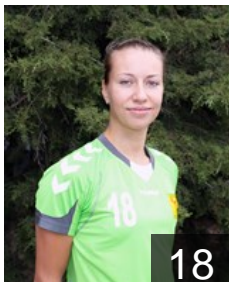

CLUB COMPETITIONS - DELEGATION LIST

Women's European Cup - EHF Cup 2012/13

RUS Kuban - Players

Left Club

UKR

Krasko Viktoriya

Position: Left Back

Place of birth: Krivoy Rog

Date of birth: 09.05.1990

Height: 180 cm

Left Club on 19.03.2013