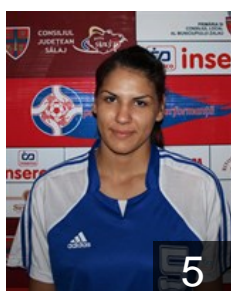

CLUB COMPETITIONS - DELEGATION LIST

Women's European Cup - EHF Cup 2012/13

 ROU H.C. Zalau - Players

 ROU
Badita Elena Carmina
Position:
Place of birth: Ramnicu Valcea
Date of birth: 05.04.1989
Height: 170 cm

 ROU
Bese Aurica Valeria
Position: Left Back
Place of birth: Bistrita Nasaud
Date of birth: 16.12.1979
Height: 187 cm

 ROU
Ciobanu Florica Viorica
Position: Back
Place of birth: Slatina
Date of birth: 25.01.1992
Height: 178 cm