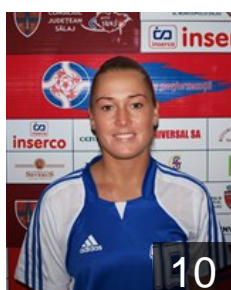

CLUB COMPETITIONS - DELEGATION LIST

Women's European Cup - EHF Cup 2012/13

 ROU H.C. Zalau - Players

 ROU
Badita Elena Carmina
Position:
Place of birth: Ramnicu Valcea
Date of birth: 05.04.1989
Height: 170 cm

 ROU
Bese Aurica Valeria
Position: Left Back
Place of birth: Bistrita Nasaud
Date of birth: 16.12.1979
Height: 187 cm

 ROU
Ciobanu Florica Viorica
Position: Back
Place of birth: Slatina
Date of birth: 25.01.1992
Height: 178 cm

 ROU
Ciuciulete Andreea Georgiana
Position: Line Player
Place of birth: Bailesti
Date of birth: 23.04.1987
Height: 175 cm

 ROU
Czecki Alina Ramona
Position: Left Wing
Place of birth: Zalau
Date of birth: 15.10.1989
Height: 166 cm