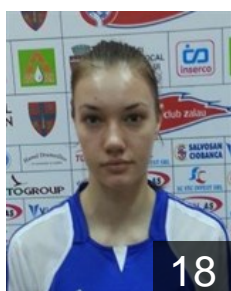

 ROU
Pinte Crina Elena
Position: Line Player
Place of birth: Podu Turcului
Date of birth: 03.04.1990
Height: 186 cm

 ROU
Pop Andrada Lorena
Position: Left Wing
Place of birth: Zalau
Date of birth: 06.09.1993
Height: 167 cm

 ROU
Rob Roxana Daniela
Position: Left Wing
Place of birth: Baia Mare
Date of birth: 29.05.1992
Height: 173 cm

 ROU
Roman Delia Maria
Position:
Place of birth: Hunedoara
Date of birth: 01.08.1987
Height: 182 cm

CLUB COMPETITIONS - DELEGATION LIST

Women's European Cup - EHF Cup 2012/13

 ROU H.C. Zalau - Players

 ROU

Somoi Ana Maria

Position: Line Player
Place of birth: Boroaia
Date of birth: 22.09.1979
Height: 173 cm

 HUN

Szucs Ibolya Gabriella

Position: Left Back
Place of birth: Oradea
Date of birth: 31.08.1984
Height: 184 cm

 ROU

Tanasie Ana-Maria

Position: Left Wing
Place of birth: Hunedoara
Date of birth: 06.04.1995
Height: -