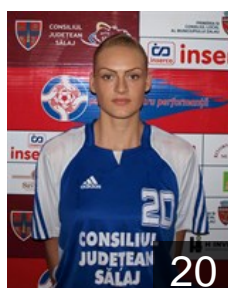

 ROU
Bese Aurica Valeria
Position: Left Back
Place of birth: Bistrita Nasaud
Date of birth: 16.12.1979
Height: 187 cm

 ROU
Ciobanu Florica Viorica
Position: Back
Place of birth: Slatina
Date of birth: 25.01.1992
Height: 178 cm

 ROU
Ciuciulete Andreea Georgiana
Position: Line Player
Place of birth: Bailesti
Date of birth: 23.04.1987
Height: 175 cm

 ROU
Czecki Alina Ramona
Position: Left Wing
Place of birth: Zalau
Date of birth: 15.10.1989
Height: 166 cm

 ROU
Muresan Andreea Mihaela
Position:
Place of birth: Zalau
Date of birth: 05.07.1991
Height: 190 cm

 ROU
Muresean Adina Maria
Position:
Place of birth: Zalau
Date of birth: 07.03.1992
Height: 175 cm

 ROU
Pera Lorena Elena
Position: Left Back
Place of birth: Pitesti
Date of birth: 03.08.1987
Height: 180 cm

 ROU
Pinte Crina Elena
Position: Line Player
Place of birth: Podu Turcului
Date of birth: 03.04.1990
Height: 186 cm

 ROU
Pop Andrada Lorena
Position: Left Wing
Place of birth: Zalau
Date of birth: 06.09.1993
Height: 167 cm