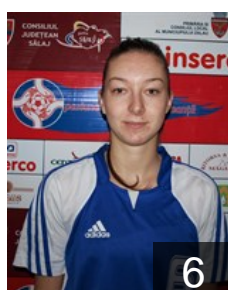

 ROU
Ciuciulete Andreea Georgiana
Position: Line Player
Place of birth: Bailesti
Date of birth: 23.04.1987
Height: 175 cm

 ROU
Czecki Alina Ramona
Position: Left Wing
Place of birth: Zalau
Date of birth: 15.10.1989
Height: 166 cm

 ROU
Muresan Andreea Mihaela
Position:
Place of birth: Zalau
Date of birth: 05.07.1991
Height: 190 cm

 ROU
Muresean Adina Maria
Position:
Place of birth: Zalau
Date of birth: 07.03.1992
Height: 175 cm

 ROU
Pera Lorena Elena
Position: Left Back
Place of birth: Pitesti
Date of birth: 03.08.1987
Height: 180 cm

 ROU
Pinte Crina Elena
Position: Line Player
Place of birth: Podu Turcului
Date of birth: 03.04.1990
Height: 186 cm

 ROU
Pop Andrada Lorena
Position: Left Wing
Place of birth: Zalau
Date of birth: 06.09.1993
Height: 167 cm

 ROU
Rob Roxana Daniela
Position: Left Wing
Place of birth: Baia Mare
Date of birth: 29.05.1992
Height: 173 cm

 ROU
Roman Delia Maria
Position:
Place of birth: Hunedoara
Date of birth: 01.08.1987
Height: 182 cm