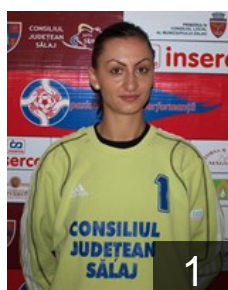

 ROU
Ciuciulete Andreea Georgiana
Position: Line Player
Place of birth: Bailesti
Date of birth: 23.04.1987
Height: 175 cm

 ROU
Czecki Alina Ramona
Position: Left Wing
Place of birth: Zalau
Date of birth: 15.10.1989
Height: 166 cm

 ROU
Muresan Andreea Mihaela
Position:
Place of birth: Zalau
Date of birth: 05.07.1991
Height: 190 cm

 ROU
Muresean Adina Maria
Position:
Place of birth: Zalau
Date of birth: 07.03.1992
Height: 175 cm

 ROU
Pera Lorena Elena
Position: Left Back
Place of birth: Pitesti
Date of birth: 03.08.1987
Height: 180 cm

 ROU
Pinte Crina Elena
Position: Line Player
Place of birth: Podu Turcului
Date of birth: 03.04.1990
Height: 186 cm

 ROU
Pop Andrada Lorena
Position: Left Wing
Place of birth: Zalau
Date of birth: 06.09.1993
Height: 167 cm

 ROU
Rob Roxana Daniela
Position: Left Wing
Place of birth: Baia Mare
Date of birth: 29.05.1992
Height: 173 cm

 ROU
Roman Delia Maria
Position:
Place of birth: Hunedoara
Date of birth: 01.08.1987
Height: 182 cm