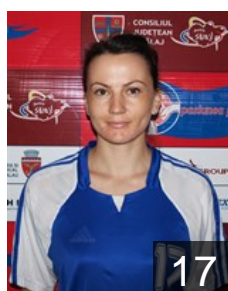

CLUB COMPETITIONS - DELEGATION LIST

Women's European Cup - EHF Cup 2012/13

 ROU H.C. Zalau - Players

 ROU
Badita Elena Carmina
Position:
Place of birth: Ramnicu Valcea
Date of birth: 05.04.1989
Height: 170 cm

 ROU
Bese Aurica Valeria
Position: Left Back
Place of birth: Bistrita Nasaud
Date of birth: 16.12.1979
Height: 187 cm

 ROU
Ciobanu Florica Viorica
Position: Back
Place of birth: Slatina
Date of birth: 25.01.1992
Height: 178 cm

 ROU
Ciuciulete Andreea Georgiana
Position: Line Player
Place of birth: Bailesti
Date of birth: 23.04.1987
Height: 175 cm

 ROU
Czecki Alina Ramona
Position: Left Wing
Place of birth: Zalau
Date of birth: 15.10.1989
Height: 166 cm