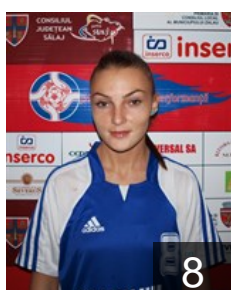

CLUB COMPETITIONS - DELEGATION LIST

Women's European Cup - EHF Cup 2012/13

 ROU H.C. Zalau - Players

 ROU

Somoi Ana Maria

Position: Line Player
Place of birth: Boroaia
Date of birth: 22.09.1979
Height: 173 cm

 HUN

Szucs Ibolya Gabriella

Position: Left Back
Place of birth: Oradea
Date of birth: 31.08.1984
Height: 184 cm

 ROU

Tanasie Ana-Maria

Position: Left Wing
Place of birth: Hunedoara
Date of birth: 06.04.1995
Height: -

 ROU

Trif Andrada Ruxandra

Position: Right Wing
Place of birth: Baia Mare
Date of birth: 22.10.1990
Height: 174 cm

 ROU

Turcas Florina Viorela

Position: Right Wing
Place of birth: Zalau
Date of birth: 04.02.1989
Height: 170 cm