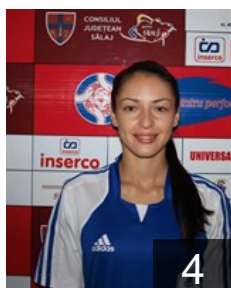

CLUB COMPETITIONS - DELEGATION LIST

Women's European Cup - EHF Cup 2012/13

 ROU H.C. Zalau - Players

 ROU
Badita Elena Carmina
Position:
Place of birth: Ramnicu Valcea
Date of birth: 05.04.1989
Height: 170 cm

 ROU
Bese Aurica Valeria
Position: Left Back
Place of birth: Bistrita Nasaud
Date of birth: 16.12.1979
Height: 187 cm

 ROU
Ciobanu Florica Viorica
Position: Back
Place of birth: Slatina
Date of birth: 25.01.1992
Height: 178 cm