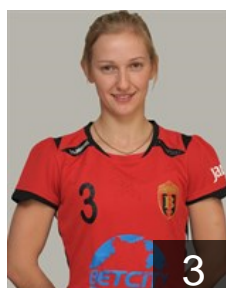

15

 MKD

Delovska Irena

Position:
Place of birth: Skopje
Date of birth: 14.04.1986
Height: 169 cm

33

 SRB

Dmitrovic Marina

Position: Right Back
Place of birth: Beograd
Date of birth: 23.03.1985
Height: 182 cm

17

 ESP

Fernandez Molinos Begona

Position:
Place of birth: Vigo
Date of birth: 22.03.1980
Height: 183 cm

18

 MKD

Gjorgjievska Ivana

Position: Left Back
Place of birth: Skopje
Date of birth: 03.03.1993
Height: 181 cm

11

 RUS

Kiriya Olesya

Position: Line Player
Place of birth: Rostovska oblast
Date of birth: 30.04.1988
Height: 182 cm

15

 MNE

Klikovac Andrea

Position: Right Back
Place of birth: Podgorica
Date of birth: 05.05.1991
Height: 174 cm

22

 RUS

Kostjukova Ekaterina

Position: Right Wing
Place of birth: Volgograd
Date of birth: 24.01.1990
Height: 166 cm

3

 MKD

Krstevska Frosina

Position:
Place of birth: Skopje
Date of birth: 16.01.1991
Height: 178 cm