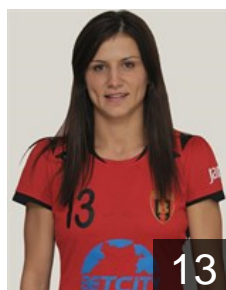

22

 RUS

Kostjukova Ekaterina

Position: Right Wing
Place of birth: Volgograd
Date of birth: 24.01.1990
Height: 166 cm

3

 MKD

Krstevska Frosina

Position:
Place of birth: Skopje
Date of birth: 16.01.1991
Height: 178 cm

1

 SRB

Lojpur Marija

Position: Line Player
Place of birth: Kragujevac
Date of birth: 10.08.1983
Height: 178 cm

83

CLUB COMPETITIONS - DELEGATION LIST

Women's European Cup - EHF Cup 2012/13

MKD WHC Vardar - Players

RUS

Lubyayana Ekaterina

Position: Right Wing
Place of birth: Kirovogradskaja
Date of birth: 04.09.1989
Height: 165 cm

MKD

Manevska Ivana

Position: Left Wing
Place of birth: Skopje
Date of birth: 19.01.1987
Height: 168 cm