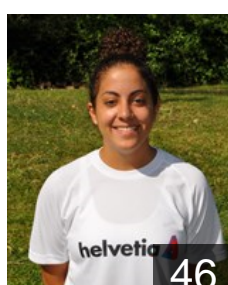

 **ESP**
Frances Aguado Teresa
Position: Right Wing
Place of birth: Elda
Date of birth: 24.04.1994
Height: 174 cm

 **ESP**
Garcia Avila Paula
Position: Line Player
Place of birth: Almuñecar
Date of birth: 24.03.1992
Height: 180 cm

 **ESP**
Garcia Bueno Alba
Position: Line Player
Place of birth: Madrid
Date of birth: 26.09.1990
Height: 188 cm

 **ESP**
Iglesias Cano Olga
Position: Left Back
Place of birth: Madrid
Date of birth: 18.01.1995
Height: -