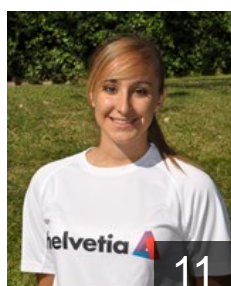

CLUB COMPETITIONS - DELEGATION LIST

Women's European Cup - EHF Cup 2012/13

 **ESP Helvetia BM Alcobendas - Players**

 **ESP**
Aramendia Yerro Leyre
Position: Left Wing
Place of birth: Lerin
Date of birth: 23.04.1993
Height: 167 cm

 **ESP**
Arderius Martin Silvia
Position:
Place of birth: Madrid
Date of birth: 11.07.1990
Height: 168 cm

 **ESP**
Cardador Galan Noelia
Position: Left Wing
Place of birth: Madrid
Date of birth: 13.06.1995
Height: 169 cm