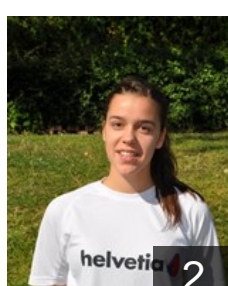

 **ESP**
Garcia Bueno Alba
Position: Line Player
Place of birth: Madrid
Date of birth: 26.09.1990
Height: 188 cm

 **ESP**
Iglesias Cano Olga
Position: Left Back
Place of birth: Madrid
Date of birth: 18.01.1995
Height: -

 **ESP**
Lucas Sara
Position: Left Wing
Place of birth: Madrid
Date of birth: 14.02.1991
Height: 162 cm

 **ESP**
Navas Raquel
Position: Left Wing
Place of birth: Madrid
Date of birth: 10.05.1993
Height: 162 cm