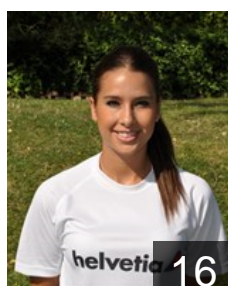

ESP
Carrera Fernandez Estela
Position:
Place of birth: Elda
Date of birth: 08.10.1991
Height: 165 cm