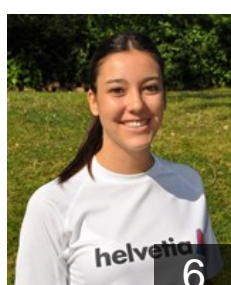

ESP
Iglesias Cano Olga
Position: Left Back
Place of birth: Madrid
Date of birth: 18.01.1995
Height: -