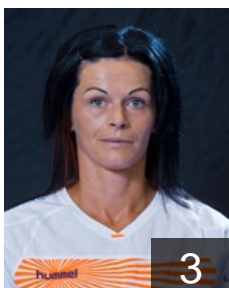

Height: -

 CZE

**Selucka Dominika**

Position: Line Player

Place of birth: SVK

Date of birth: 13.12.1987

Height: 175 cm

 SVK

**Tothova Alzbeta**

Position: Left Back

Place of birth: Komarno

Date of birth: 18.02.1978

Height: 178 cm

 SVK

**Uhrakova Lucia**

Position: