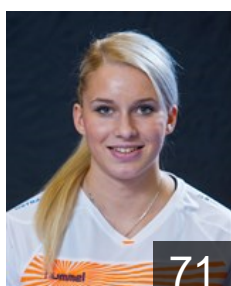

## Hrbkova Michaela

Position: Right Wing  
Place of birth: Olomouc  
Date of birth: 14.07.1987  
Height: 170 cm

10

 CZE

## Leskova Alena

Position: Left Wing  
Place of birth: Ostrava  
Date of birth: 15.01.1986  
Height: 167 cm

5

 SVK