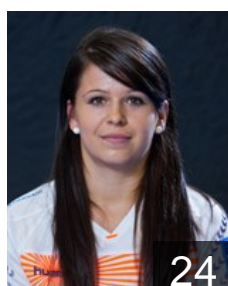

SVK

Revajova Maria

Position: Left Wing
Place of birth: Trstena
Date of birth: 22.12.1991
Height: 170 cm

24