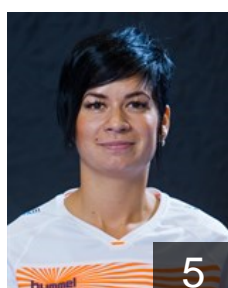

## Dolakova Marketa

Position:  
Place of birth: Plzen  
Date of birth: 21.06.1989  
Height: 180 cm

2

 CZE

## Hrbkova Michaela

Position: Right Wing  
Place of birth: Olomouc  
Date of birth: 14.07.1987  
Height: 170 cm

10

 CZE