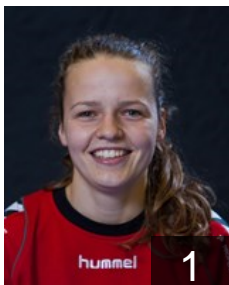

CLUB COMPETITIONS - DELEGATION LIST

Women's European Cup - EHF Cup 2012/13

CZE DHC Sokol Poruba - Players

CZE

Rohackova Lenka

Position:

Place of birth: Ostrava

Date of birth: 16.04.1992

Height: -