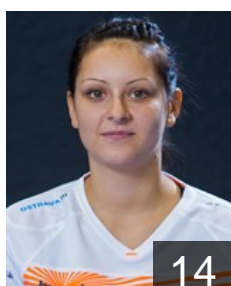

SVK

Rehtorisova Alzbeta

Position: Right Wing
Place of birth: Myjava
Date of birth: 05.11.1988
Height: 166 cm

14