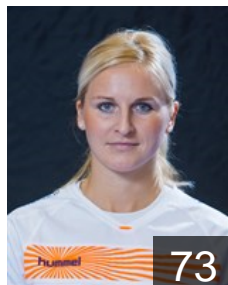

Height: -

 CZE

**Selucka Dominika**

Position: Line Player

Place of birth: SVK

Date of birth: 13.12.1987

Height: 175 cm

 SVK