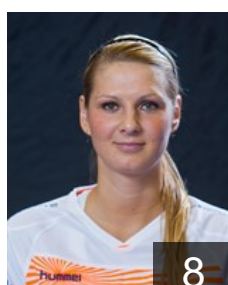

## Mylkova Barbora

Position:  
Place of birth: Ostrava  
Date of birth: 17.07.1990  
Height: 171 cm

74

 CZE

## Osinova Sylvie

Position: Right Wing  
Place of birth: Ostrava  
Date of birth: 25.09.1989  
Height: 164 cm

17

 CZE