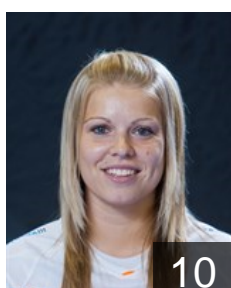

## Bartova Sabina

Position:  
Place of birth: Ostrava  
Date of birth: 15.09.1992  
Height: 181 cm

16

 CZE

## Chrenkova Romana

Position: Left Wing  
Place of birth: Frydek Mistek  
Date of birth: 30.06.1987  
Height: 167 cm

7

 CZE

## Dolakova Marketa

Position:  
Place of birth: Plzen  
Date of birth: 21.06.1989  
Height: 180 cm

2

 CZE