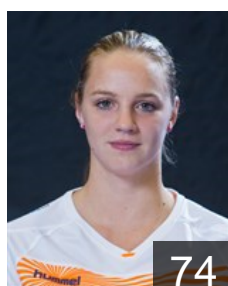

## Leskova Alena

Position: Left Wing  
Place of birth: Ostrava  
Date of birth: 15.01.1986  
Height: 167 cm

5

 SVK

## Micinikova Iveta

Position: Right Back  
Place of birth: Zilina  
Date of birth: 06.07.1992  
Height: 175 cm

71

 CZE