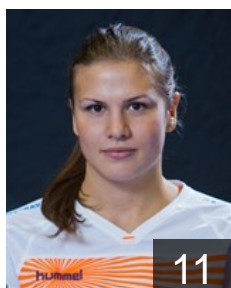

CLUB COMPETITIONS - DELEGATION LIST

Women's European Cup - EHF Cup 2012/13

CZE DHC Sokol Poruba - Players

CZE

Adamkova Petra

Position: Line Player
Place of birth: Ostrava
Date of birth: 21.06.1991
Height: -

11