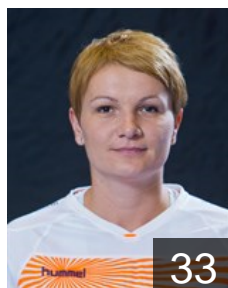

SVK

Uhrakova Lucia

Position:

Place of birth: Nitra

Date of birth: 23.01.1980

Height: 178 cm