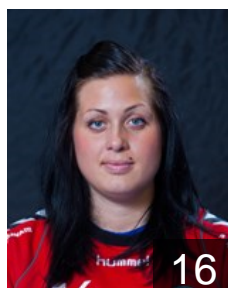

CZE

Bartova Sabina

Position:
Place of birth: Ostrava
Date of birth: 15.09.1992
Height: 181 cm

16