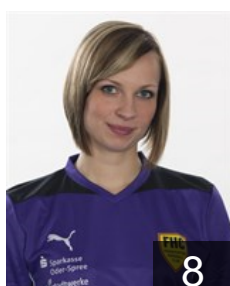

GER
Schneider Susann
Position: Line Player
Place of birth: Forst
Date of birth: 05.08.1987
Height: 180 cm