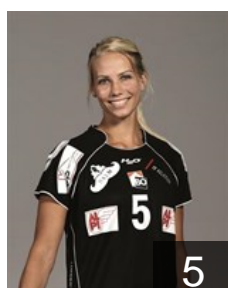

DEN
Svalastog Louise Ambjörn
Position: Line Player
Place of birth: Kolding
Date of birth: 01.10.1982
Height: 180 cm