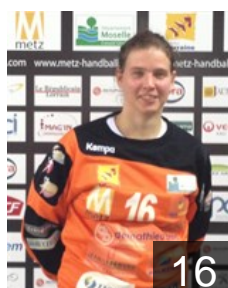

 FRA
Baudouin Paule
Position: Left Wing
Place of birth: Saint-Denis
Date of birth: 25.10.1984
Height: 172 cm

 FRA
Bernabeu Margaux
Position: Left Wing
Place of birth: Mautiers
Date of birth: 03.10.1994
Height: 170 cm

 NED
Broch Yvette
Position: Line Player
Place of birth: Monster
Date of birth: 21.12.1990
Height: 184 cm

 FRA
Burlet Lindsay
Position: Right Back
Place of birth: Villepinte
Date of birth: 06.06.1994
Height: -

 FRA
Carme Amelie
Position:
Place of birth: Metz
Date of birth: 11.05.1984
Height: 173 cm

 FRA
Cocciale Marine
Position:
Place of birth: Metz
Date of birth: 26.06.1992
Height: 184 cm

 FRA
Danguieger Deborah
Position:
Place of birth: Metz
Date of birth: 28.04.1994
Height: 175 cm

 FRA
Dembele Aramata
Position: Left Wing
Place of birth: Dreux
Date of birth: 31.05.1993
Height: 175 cm

 FRA
Ferrigioni Solene
Position: Line Player
Place of birth: St. Avold
Date of birth: 25.01.1992
Height: 196 cm