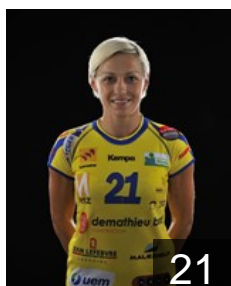

CLUB COMPETITIONS - DELEGATION LIST

Women's European Cup - EHF Cup 2012/13

 FRA Metz Handball - Players

 CRO
Horacek Tamara
Position:
Place of birth: Pozega
Date of birth: 05.11.1995
Height: 180 cm

 FRA
Kamto Njitam Nina
Position: Line Player
Place of birth: Yaounde
Date of birth: 05.06.1983
Height: 178 cm

 FRA
Kpodar Deborah
Position: Left Back
Place of birth: Iles d'Espagnac
Date of birth: 03.06.1994
Height: -

 SRB
Liscevic Kristina
Position:
Place of birth: Sombor
Date of birth: 20.10.1989
Height: 173 cm

 NED
Luciano Jurswailly
Position: Right Wing
Place of birth: Curacao
Date of birth: 25.03.1991
Height: -

 FRA
Ngo Leyi Roseline
Position: Line Player
Place of birth: Paris
Date of birth: 27.04.1993
Height: 173 cm

 SRB
Ognjenovic Svetlana
Position: Left Wing
Place of birth: Osijek
Date of birth: 26.01.1981
Height: 166 cm

 UKR
Pidpalova Anastasiya
Position: Left Back
Place of birth: Herson
Date of birth: 05.01.1982
Height: 190 cm