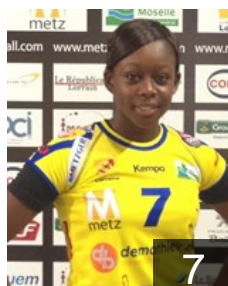

FRA
Tandjan Gueneba
Position: Left Wing
Place of birth: Metz
Date of birth: 28.06.1993
Height: 170 cm