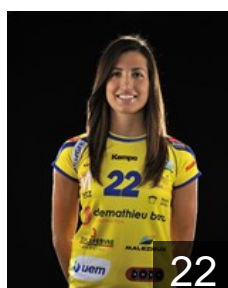

ESP
Gonzales Ortega Lara
Position: Left Back
Place of birth: Santa Pola
Date of birth: 22.02.1992
Height: 184 cm