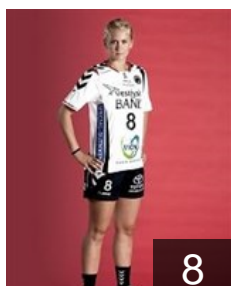

3

 ISL

Jonsdottir Audur

Position: Left Back
Place of birth: Reykjavik
Date of birth: 26.03.1988
Height: 176 cm

26

 ISL

Jonsdottir Rut

Position: Right Back
Place of birth: Reykjavik
Date of birth: 21.07.1990
Height: 176 cm

8

 DEN

Kjaer Betina Boel

Position:
Place of birth: Egvad
Date of birth: 14.09.1985
Height: 172 cm

18

 DEN

Kjaersgaard Sara

Position: Line Player
Place of birth: Holstebro
Date of birth: 21.10.1993
Height: 177 cm