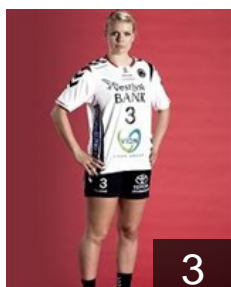

7

 DEN

Blichert-Toft Sofie

Position:
Place of birth: Skive
Date of birth: 31.03.1994
Height: 181 cm

4

 DEN

Burgaard Louise Katharina

Position: Right Back
Place of birth: Esbjerg
Date of birth: 17.10.1992
Height: 178 cm

9

 DEN

Gravholt Mette Bjorholm

Position: Line Player
Place of birth: Egtved
Date of birth: 12.12.1984
Height: 172 cm

6

 DEN

Heindahl K.

Position: Line Player
Place of birth: Rudersdal
Date of birth: 26.03.1992
Height: 185 cm