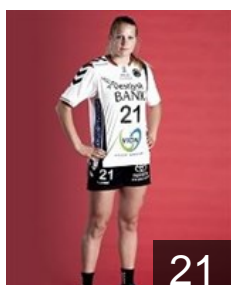

8

 DEN

Kjaer Betina Boel

Position:
Place of birth: Egvad
Date of birth: 14.09.1985
Height: 172 cm

18

 DEN

Kjaersgaard Sara

Position: Line Player
Place of birth: Holstebro
Date of birth: 21.10.1993
Height: 177 cm

21

 DEN

Kristiansen Kristina

Position:
Place of birth: Hoje Taastrup
Date of birth: 13.07.1989
Height: 163 cm

79

 DEN

Larsen Julie Kjaer

Position: Left Wing
Place of birth: Holstebro
Date of birth: 17.04.1994
Height: 172 cm