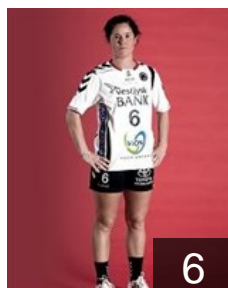

CLUB COMPETITIONS - DELEGATION LIST

Women's European Cup - EHF Cup 2012/13

 DEN TTH Holstebro - Players

 DEN

Andersen Stine

Position: Right Wing
Place of birth: Odense
Date of birth: 25.03.1993
Height: 165 cm

7

 DEN

Blichert-Toft Sofie

Position:
Place of birth: Skive
Date of birth: 31.03.1994
Height: 181 cm

4

 DEN

Burgaard Louise Katharina

Position: Right Back
Place of birth: Esbjerg
Date of birth: 17.10.1992
Height: 178 cm

9

 DEN

Gravholt Mette Bjorholm

Position: Line Player
Place of birth: Egtved
Date of birth: 12.12.1984
Height: 172 cm

6

 DEN

Heindahl K.

Position: Line Player
Place of birth: Rudersdal
Date of birth: 26.03.1992
Height: 185 cm