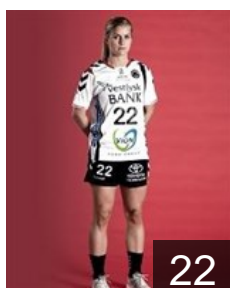

ISL

Stefansdottir Thorey Rosa

Position: Right Wing
Place of birth: Reykjavik
Date of birth: 14.08.1989
Height: 167 cm

22