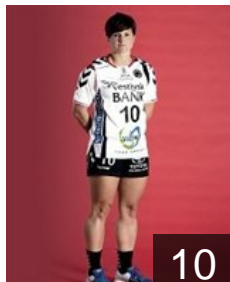

CLUB COMPETITIONS - DELEGATION LIST

Women's European Cup - EHF Cup 2012/13

DEN TTH Holstebro - Players

Left Club

GER

Loerper Anna

Position:

Place of birth: Kempen

Date of birth: 18.11.1984

Height: 165 cm

Left Club on 23.06.2013