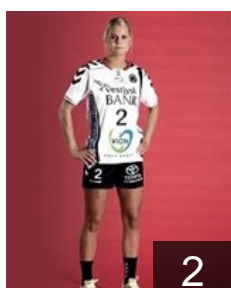

8

 DEN

Kjaer Betina Boel

Position:
Place of birth: Egvad
Date of birth: 14.09.1985
Height: 172 cm

18

 DEN

Kjaersgaard Sara

Position: Line Player
Place of birth: Holstebro
Date of birth: 21.10.1993
Height: 177 cm

21

 DEN

Kristiansen Kristina

Position:
Place of birth: Hoje Taastrup
Date of birth: 13.07.1989
Height: 163 cm

79

 DEN

Larsen Julie Kjaer

Position: Left Wing
Place of birth: Holstebro
Date of birth: 17.04.1994
Height: 172 cm

2

 DEN

Lauritsen Marie

Position:
Place of birth: Holstebro
Date of birth: 09.06.1995
Height: 175 cm

16

CLUB COMPETITIONS - DELEGATION LIST

Women's European Cup - EHF Cup 2012/13

 DEN TTH Holstebro - Players