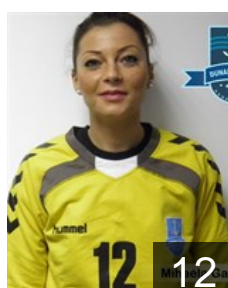

CLUB COMPETITIONS - DELEGATION LIST

Women's European Cup - EHF Cup 2012/13

 ROU H.C. Dunarea Braila - Players

 ROU
Adespii Molnar Andreea
Position:
Place of birth: Brasov
Date of birth: 09.05.1990
Height: 178 cm

 SRB
Agatunovic Bojana
Position: Left Wing
Place of birth: Arandelovac
Date of birth: 26.07.1985
Height: 169 cm

 ROU
Barbos Andreea Mariana
Position: Right Wing
Place of birth: Baia Mare
Date of birth: 30.11.1992
Height: 170 cm

 ROU
Brot Adina
Position: Right Wing
Place of birth: Galati
Date of birth: 09.10.1983
Height: 176 cm

 ROU
Craciun Liliana Carmen
Position: Left Wing
Place of birth: Bucuresti
Date of birth: 30.07.1977
Height: 162 cm