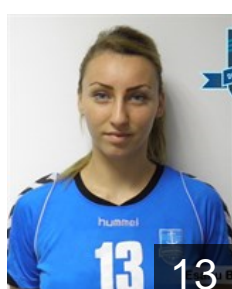

CLUB COMPETITIONS - DELEGATION LIST

Women's European Cup - EHF Cup 2012/13

 ROU H.C. Dunarea Braila - Players

 ROU
Adespii Molnar Andreea
Position:
Place of birth: Brasov
Date of birth: 09.05.1990
Height: 178 cm

 SRB
Agatunovic Bojana
Position: Left Wing
Place of birth: Arandelovac
Date of birth: 26.07.1985
Height: 169 cm

 ROU
Barbos Andreea Mariana
Position: Right Wing
Place of birth: Baia Mare
Date of birth: 30.11.1992
Height: 170 cm

 ROU
Brot Adina
Position: Right Wing
Place of birth: Galati
Date of birth: 09.10.1983
Height: 176 cm

 ROU
Craciun Liliana Carmen
Position: Left Wing
Place of birth: Bucuresti
Date of birth: 30.07.1977
Height: 162 cm

 ROU
Dobre Gabriela-Mihaela
Position:
Place of birth: Bucuresti
Date of birth: 02.02.1982
Height: 171 cm

 ROU
Esanu Nicoleta Bianca
Position:
Place of birth: Braila
Date of birth: 28.02.1990
Height: 168 cm