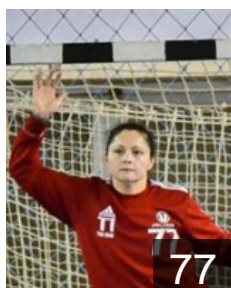

 ROU
Ivan Irina
Position: Line Player
Place of birth: Suceava
Date of birth: 06.03.1992
Height: 185 cm

 ROU
Laslo Cristina
Position: Back
Place of birth: Cluj-Napoca
Date of birth: 10.04.1996
Height: -

 ROU
Lup Alexandra
Position: Back
Place of birth: Bistrita
Date of birth: 01.06.1994
Height: -

 ROU
Mazarean Ana Maria
Position:
Place of birth: Iasi
Date of birth: 04.02.1993
Height: 180 cm

 ROU
Mihai Raluca Elena
Position: Left Wing
Place of birth: Baia Mare
Date of birth: 18.10.1986
Height: 174 cm