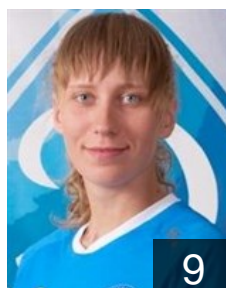

CLUB COMPETITIONS - DELEGATION LIST

Women's European Cup - EHF Champions League 2012/13

WOMEN'S

RUS Dinamo-Sinara - Players

BRA

Anastacio Jaqueline

Position: Left Back

Place of birth:

Date of birth: 09.11.1987

Height: -

33

RUS

Avdekova Elena

Position: Left Wing

Place of birth: Novokuznetsk

Date of birth: 07.01.1989

Height: 180 cm

9