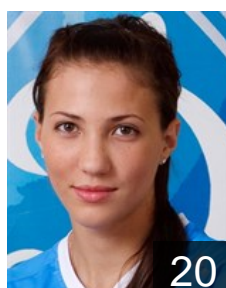

RUS

Divak Viktoria

Position:

Place of birth: Volgograd

Date of birth: 07.05.1993

Height: 170 cm

20