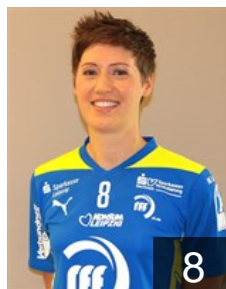

Position: Line Player
Place of birth: Leipzig
Date of birth: 09.01.1992
Height: 176 cm

 NED

Kramer Jessy

Position: Left Back
Place of birth: Zijdwind
Date of birth: 16.02.1990
Height: 175 cm

 POL

Kudlacz Karolina

Position: Back
Place of birth: Wabrzezno
Date of birth: 17.01.1985
Height: 178 cm

 GER

Lang Saskia

Position: Back
Place of birth: Lörrach
Date of birth: 19.12.1986
Height: 179 cm

 GER

Mazzucco Alexandra

Position: Right Wing
Place of birth: Lauf a.d. Pegnitz
Date of birth: 29.01.1993
Height: 175 cm

 GER

Möschter Elisa

Position: Wing
Place of birth: L
Date of birth: 20.05.1992
Height: 167 cm

 GER

Müller Anne

Position: Line Player
Place of birth: Bochum
Date of birth: 05.07.1983
Height: 174 cm

CLUB COMPETITIONS - DELEGATION LIST