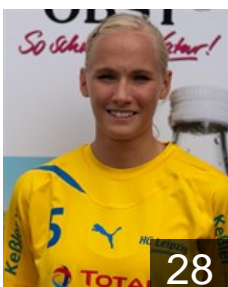

 NED

Bont Debbie

Position: Right Wing
Place of birth: R
Date of birth: 09.12.1990
Height: 174 cm

 GER

Hartstock Cara

Position: Back
Place of birth: L
Date of birth: 18.03.1994
Height: -

 GER

Hubinger Anne

Position: Right Back
Place of birth: Ribnitz-
Date of birth: 31.07.1993
Height: 185 cm

 GER

Hummel Jacqueline

Position: Back
Place of birth: Leipzig
Date of birth: 09.01.1992
Height: 176 cm

 GER

Hummel Stefanie