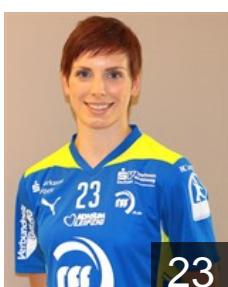

 GER

Schulze Luisa

Position: Line Player
Place of birth: Altenburg
Date of birth: 14.09.1990
Height: 190 cm

 GER

Ulbricht Anne

Position: Back
Place of birth: Magdeburg
Date of birth: 14.05.1985
Height: 178 cm

 GER

Urbicht Michelle

Position:
Place of birth: Colbus
Date of birth: 06.01.1994
Height: 172 cm

 NED

Visser Maura

Position: Back
Place of birth: s-Gravenhage
Date of birth: 01.06.1985
Height: 178 cm

 GER

Windisch Marlene