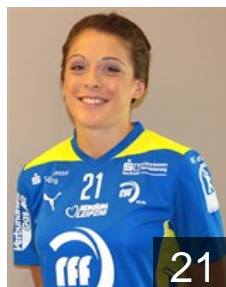

Position: Right Back
Place of birth: Ribnitz-
Date of birth: 31.07.1993
Height: 185 cm

 GER

Hummel Jacqueline

Position: Back
Place of birth: Leipzig
Date of birth: 09.01.1992
Height: 176 cm

 GER

Hummel Stefanie

Position: Line Player
Place of birth: Leipzig
Date of birth: 09.01.1992
Height: 176 cm

 NED

Kramer Jessy

Position: Left Back
Place of birth: Zijdwind
Date of birth: 16.02.1990
Height: 175 cm

 POL

Kudlacz Karolina

Position: Back
Place of birth: Wabrzezno
Date of birth: 17.01.1985
Height: 178 cm

 GER

Lang Saskia

Position: Back
Place of birth: Lörrach
Date of birth: 19.12.1986
Height: 179 cm

 GER

Mazzucco Alexandra

Position: Right Wing
Place of birth: Lauf a.d. Pegnitz
Date of birth: 29.01.1993
Height: 175 cm