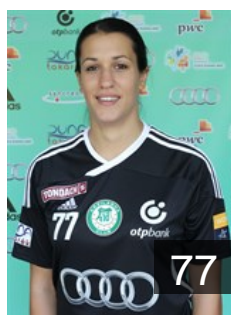

SRB
Lekic Andrea
Position:
Place of birth: Beograd
Date of birth: 06.09.1987
Height: 178 cm