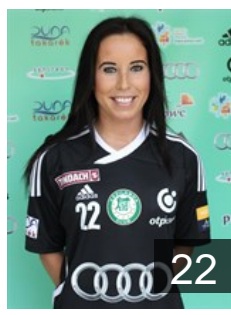

HUN  
**Herr Orsolya**  
Position:  
Place of birth: Tatabánya  
Date of birth: 23.11.1984  
Height: 176 cm

HUN  
**Hornyak Agnes**  
Position: Right Back  
Place of birth: Mateszalka  
Date of birth: 02.09.1982  
Height: 180 cm

HUN  
**Hornyak Dora**  
Position: Left Back  
Place of birth: Debrecen  
Date of birth: 24.01.1992  
Height: 181 cm

HUN  
**Korsos Dorina**  
Position: Left Wing  
Place of birth: Kecskemét  
Date of birth: 03.09.1995  
Height: 168 cm

HUN  
**Kovacsics Aniko**  
Position:  
Place of birth: Nagyatad  
Date of birth: 29.08.1991  
Height: 171 cm

SRB  
**Lekic Andrea**  
Position:  
Place of birth: Beograd  
Date of birth: 06.09.1987  
Height: 178 cm

NOR  
**Loke Heidi**  
Position: Line Player  
Place of birth: Tonsberg  
Date of birth: 12.12.1982  
Height: 177 cm

HUN  
**Orban Adrienn**  
Position: Right Wing  
Place of birth: Győr  
Date of birth: 01.10.1986  
Height: 168 cm