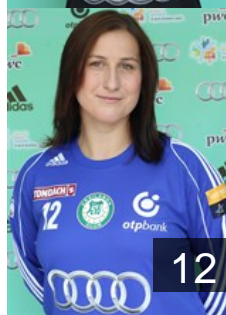

# CLUB COMPETITIONS - DELEGATION LIST

Women's European Cup - EHF Champions League 2012/13

WOMEN'S

HUN Györi Audi ETO KC - Players

BRA  
**Amorim Eduarda Idalina**  
Position: Left Back  
Place of birth: Blumenau  
Date of birth: 23.09.1986  
Height: 186 cm

HUN  
**Görbicz Anita**  
Position:  
Place of birth: Veszprem  
Date of birth: 13.05.1983  
Height: 173 cm

NOR  
**Haraldsen Katrine Lunde**  
Position:  
Place of birth: Kristiansand  
Date of birth: 30.03.1980  
Height: 181 cm