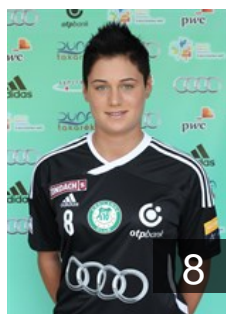

HUN
Hornyak Dora
Position: Left Back
Place of birth: Debrecen
Date of birth: 24.01.1992
Height: 181 cm