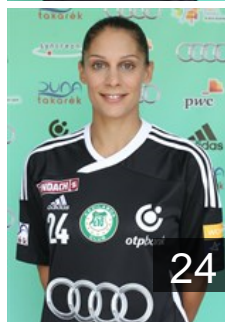

HUN

Szepesi Ivett

Position: Left Wing
Place of birth: Pincehely
Date of birth: 04.02.1986
Height: 167 cm