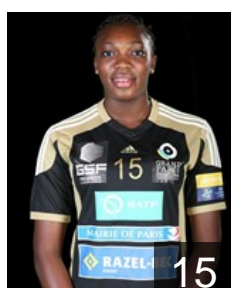

FRA

Niakate Kalidiatou

Position:
Place of birth: Paris
Date of birth: 15.03.1995
Height: -