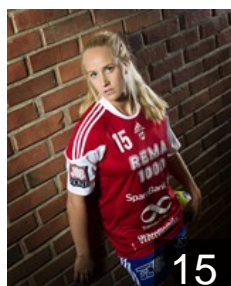

 NOR

**Alstad Ida**

Position:  
Place of birth: Trondheim  
Date of birth: 13.06.1985  
Height: 172 cm

 NOR

**Andenaes June**

Position: Line Player  
Place of birth: Gloppen  
Date of birth: 09.06.1983  
Height: 176 cm

 SWE

**Andersson Sara Kristina**

Position:  
Place of birth:  
Date of birth: 01.08.1980  
Height: 178 cm

 CZE

**Fialova Iva**

Position: Back  
Place of birth: Zlin  
Date of birth: 26.01.1982  
Height: 179 cm

 NOR

**Groetan Jenny**

Position: Line Player  
Place of birth:  
Date of birth: 11.05.1994  
Height: -

 NOR

**Henriksen Marie**

Position: Back  
Place of birth: Trondheim  
Date of birth: 31.08.1993  
Height: 172 cm