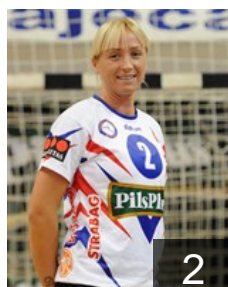

 SRB

**Georgijev Tamara**

Position: Back  
Place of birth: Pirot  
Date of birth: 05.09.1992  
Height: 173 cm

 UKR

**Gorilska Liliia**

Position: Left Back  
Place of birth: Dnepropetrovsk  
Date of birth: 26.02.1988  
Height: 187 cm

 SRB

**Matic Danjiela**

Position:  
Place of birth: Arandjelovac  
Date of birth: 28.02.1979  
Height: 178 cm

 SRB

**Nisavic Jelena**

Position: Left Wing  
Place of birth: Beograd  
Date of birth: 17.09.1980  
Height: 168 cm

 CRO

**Peraica Aneta**

Position: Right Wing  
Place of birth: Zagreb  
Date of birth: 29.07.1985  
Height: 174 cm

 ROU

**Pislaru Ludmila Tereza**

Position:  
Place of birth: Roman  
Date of birth: 28.04.1982  
Height: 187 cm