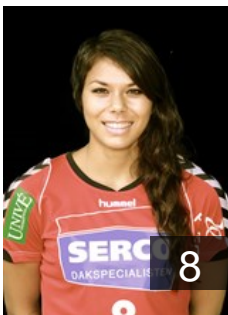

Position:
Place of birth: Hengelo
Date of birth: 29.04.1974
Height: 180 cm

12

 NED

Smeets Leonie

Position:
Place of birth: Tubbergen
Date of birth: 11.10.1991
Height: 170 cm

22

 NED

Smeets Martine