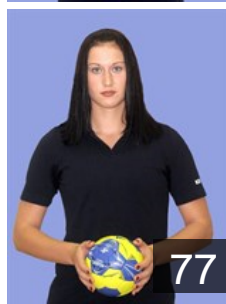

 MKD

Ristovska Sara

Position: Right Wing
Place of birth: Skopje
Date of birth: 09.09.1996
Height: -

 MKD

Sazdovska Jovana

Position: Left Wing
Place of birth: Skopje
Date of birth: 27.06.1993
Height: 177 cm