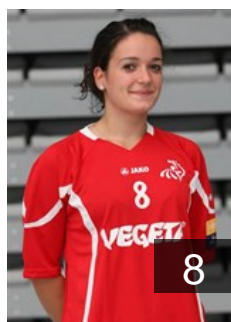

CLUB COMPETITIONS - DELEGATION LIST

Women's European Cup - EHF Champions League 2012/13

WOMEN'S

 CRO HC Podravka - Players

 CRO

Bozic Andrea

Position: Line Player
Place of birth: Hamburg
Date of birth: 26.07.1994
Height: 175 cm

 CRO

Covic Andrea

Position: Line Player
Place of birth: Sinj
Date of birth: 09.10.1993
Height: 175 cm

 CRO

Covic Zana

Position: Right Back
Place of birth: Trogir
Date of birth: 20.08.1989
Height: 182 cm

 SRB