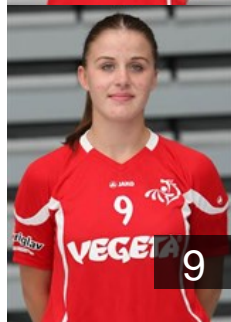

Damnjanovic Sanja

Position: Left Back
Place of birth: Beograd
Date of birth: 25.05.1987
Height: 177 cm

 CRO

Dragisic Ivana

Position: Right Wing
Place of birth: Bjelovar
Date of birth: 29.03.1994
Height: 177 cm

 CRO

Gace Anita

Position: Right Wing
Place of birth: Split
Date of birth: 14.04.1983
Height: 178 cm

 CRO

Horvat Lidija

Position: Right Back
Place of birth: Zagreb
Date of birth: 05.05.1982
Height: 184 cm

 CRO

Jelcic Ivana

Position:
Place of birth: Mostar
Date of birth: 16.03.1980
Height: 179 cm

 CRO

Kalaus Dorotea

Position: Right Wing
Place of birth: Zagreb
Date of birth: 24.06.1996
Height: -

 CRO

Kalaus Larissa