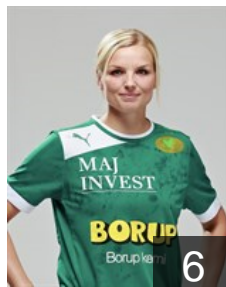

DEN

Larsen Pernille Holst

Position: Left Back
Place of birth: Pandrup
Date of birth: 06.09.1984
Height: 184 cm