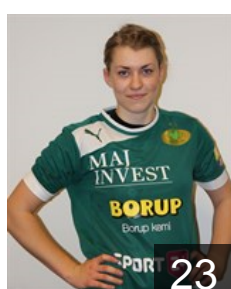

 DEN

**Fisker Maria**

Position: Left Wing  
Place of birth: Favrskov  
Date of birth: 03.10.1990  
Height: 170 cm

 NOR

**Frafjord Marit Malm**

Position: Line Player  
Place of birth: Tromso  
Date of birth: 25.11.1985  
Height: 182 cm

 SWE

**Guldén Isabelle**

Position:  
Place of birth: Sävedalen  
Date of birth: 29.06.1989  
Height: 178 cm

 DEN

**Hald Signe**

Position: Line Player  
Place of birth: Odense  
Date of birth: 17.06.1995  
Height: 175 cm

 NOR

**Kurtovic Amanda**

Position: Right Back  
Place of birth: Karlskrona  
Date of birth: 25.07.1991  
Height: 175 cm