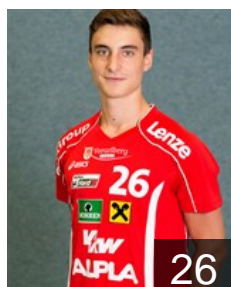

 AUT

**Friede Bernd**

Position:  
Place of birth:  
Date of birth: 18.02.1980  
Height: 191 cm  
Weight: 90 kg

 AUT

**Füssinger Fabian**

Position: Left Wing  
Place of birth:  
Date of birth: 14.10.1992  
Height: -  
Weight: -

 LAT

**Glusaks Janis**

Position: Line Player  
Place of birth: Riga  
Date of birth: 21.12.1982  
Height: 194 cm  
Weight: 110 kg

 AUT

**Herburger Lukas**

Position: Line Player  
Place of birth:  
Date of birth: 19.12.1994  
Height: -  
Weight: -