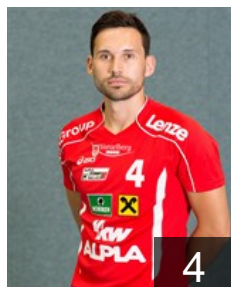

AUT

Kathrein Alexander

Position: Line Player
Place of birth: Bregenz
Date of birth: 14.05.1983
Height: 186 cm
Weight: 88 kg