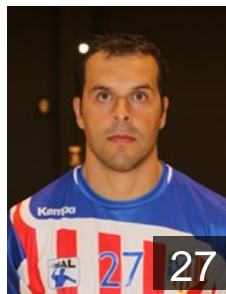

## Lazarov Kiril

Position: Right Back  
Place of birth: Veles  
Date of birth: 10.05.1980  
Height: 195 cm  
Weight: 99 kg

 ESP