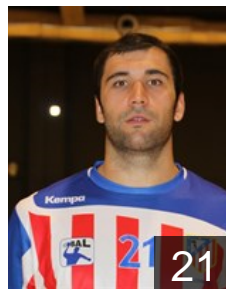

## Balic Ivano

Position:  
Place of birth: Split  
Date of birth: 01.04.1979  
Height: 190 cm  
Weight: 96 kg

 FRA

## Barachet Xavier

Position: Right Back  
Place of birth: Niza  
Date of birth: 19.11.1988  
Height: 195 cm  
Weight: 95 kg

 ESP