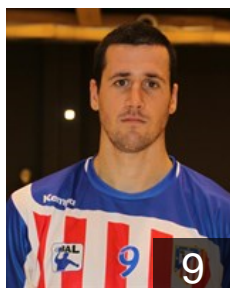

ESP

Romero Rodriguez Angel

Position: Line Player
Place of birth: Valencia
Date of birth: 05.06.1984
Height: 205 cm
Weight: 125 kg