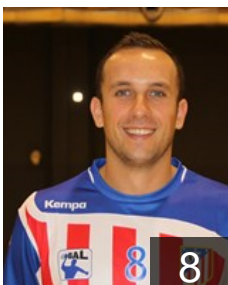

ESP

Ferrer Vecilla Alvaro

Position:
Place of birth: Granollers
Date of birth: 17.03.1982
Height: 190 cm
Weight: 95 kg