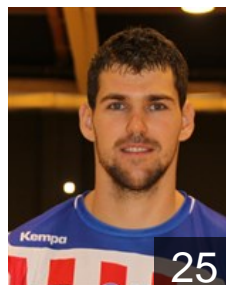

CRO

Gojun Jakov

Position: Right Back
Place of birth: Split
Date of birth: 18.04.1986
Height: 203 cm
Weight: 112 kg