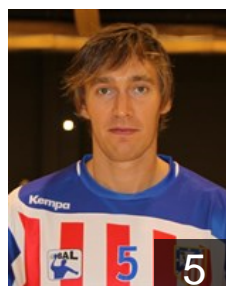

## Ferrer Vecilla Alvaro

Position:  
Place of birth: Granollers  
Date of birth: 17.03.1982  
Height: 190 cm  
Weight: 95 kg

 CRO

## Gojun Jakov

Position: Right Back  
Place of birth: Split  
Date of birth: 18.04.1986  
Height: 203 cm  
Weight: 112 kg

 POL

## Jurkiewicz Mariusz

Position: Right Back  
Place of birth: Lubin  
Date of birth: 03.02.1982  
Height: 199 cm  
Weight: 103 kg

 SWE