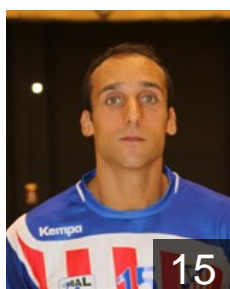

Left Club

ESP

Garcia Parrondo Roberto

Position: Right Wing
Place of birth: Madrid
Date of birth: 12.01.1980
Height: 187 cm
Weight: 86 kg
Left Club on 20.06.2013