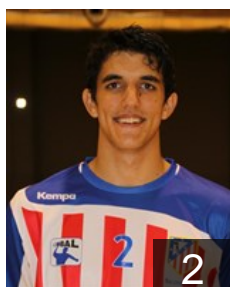

ESP

Sanchez-Migallon Miguel

Position: Right Back
Place of birth: Ciudad real
Date of birth: 08.02.1995
Height: 200 cm
Weight: 90 kg