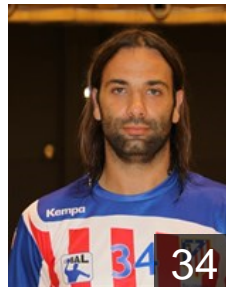

CRO

Balic Ivano

Position:
Place of birth: Split
Date of birth: 01.04.1979
Height: 190 cm
Weight: 96 kg