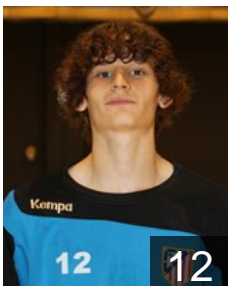

## Barachet Xavier

Position: Right Back  
Place of birth: Niza  
Date of birth: 19.11.1988  
Height: 195 cm  
Weight: 95 kg

 ESP

## Dahl Magnus

Position:  
Place of birth: Oslo  
Date of birth: 28.09.1988  
Height: 198 cm  
Weight: 100 kg

 ESP

## Davis Camara David

Position: Left Wing  
Place of birth: St. Maria de  
Date of birth: 25.10.1976  
Height: 185 cm  
Weight: 85 kg

 ESP