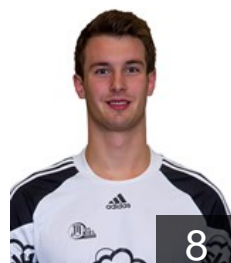

## Klein Dominik

Position: Left Wing  
Place of birth: Miltenberg  
Date of birth: 16.12.1983  
Height: 190 cm  
Weight: 85 kg

GER

## Krieter Moritz

Position:  
Place of birth: Kiel  
Date of birth: 05.02.1994  
Height: 193 cm  
Weight: 89 kg

GER